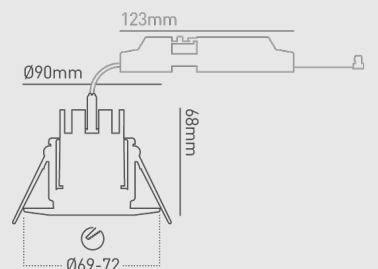

LED DRIVER

Product code	Input	SELV	Dimming	Bathroom zone	Min	Max
N/A (integrated SELV driver)	220-240V	SELV	Yes (mains)	1 (ceiling only)	N/A	N/A