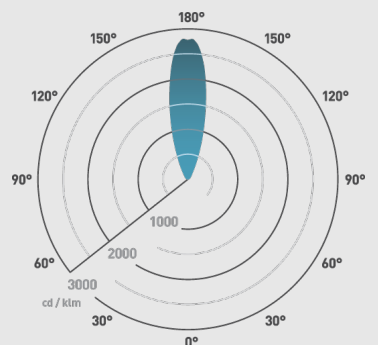

LED DRIVERS

Product code	Input	SELV	Dimming	Bathroom zone	Min	Max
PLU/350 1-9	220-240V	Yes	No	1	1	9
PLD UNI-DRIVE 350MA	N/A	Yes	Yes (1-10V)	2	1	10
PLU/700 3-9	N/A	N/A	N/A	N/A	3	9

Light source energy efficiency:

Beam angle: 26°