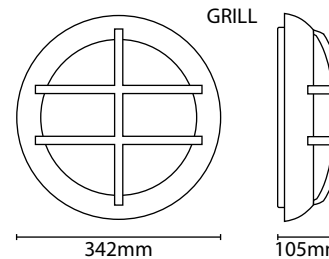

CIRCLE

EYELID

GRILL

**PLEASE NOTE:**  
the accessory  
dimensions  
are shown  
fitted to the  
base unit

Prismatic  
Diffuser