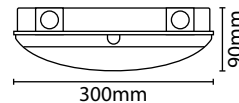

**STANDARD ON/OFF
MICROWAVE SENSOR**

- Rated Load - 800W (resistive), 400W (inductive), 270W (LED)
- Adjustable detection angle: up to 150°
- Power consumption: <0.5W
- Adjustable detection range: Max. 6m
- Adjustable time setting: 5 seconds - 30 minutes
- Adjustable Lux control: 2-50 lux
- Push connect terminals: for ease of connection

Code	Version	Colour	Wattage	Colour Temp.	Luminaire Lumens	Avg. Rated Life (Hrs)	IP Rating
CO18	Standard	White	18W	3100K 4200K 6400K	1580 lm 1640 lm 1600 lm	35,000 hrs	IP65
CO18EM3	Emergency						
CO18MW	Microwave Sensor						
CO18MW3	Microwave Sensor + Emergency						
CO18PC	Photocell