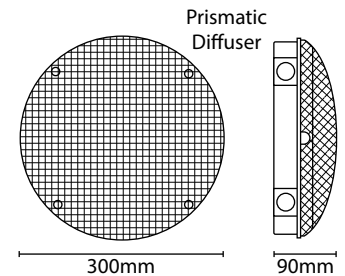

CIRCLE

EYELID

GRILL

**PLEASE NOTE:**  
the accessory  
dimensions  
are shown  
fitted to the  
base unit

Prismatic  
Diffuser