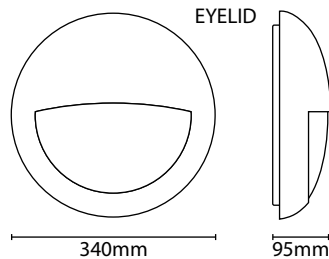

CIRCLE

EYELID

GRILL

**PLEASE NOTE:**  
the accessory  
dimensions  
are shown  
fitted to the  
base unit

Prismatic  
Diffuser