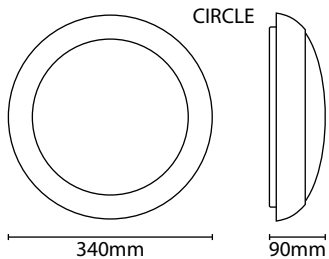

CIRCLE

EYELID

GRILL

**PLEASE NOTE:**  
the accessory  
dimensions  
are shown  
fitted to the  
base unit

Prismatic  
Diffuser