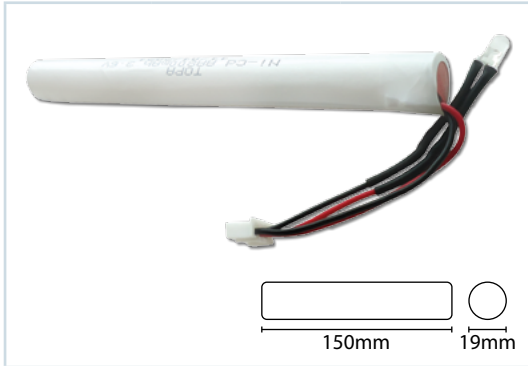

Product Code	EB21
Battery Type	Ni-Cd 3.6V 800mAh Stick Battery
Eterna Codes	VECOMEM3 VECOMEM3L KEM3ML
www.eterna-lighting.co.uk/product/eb21