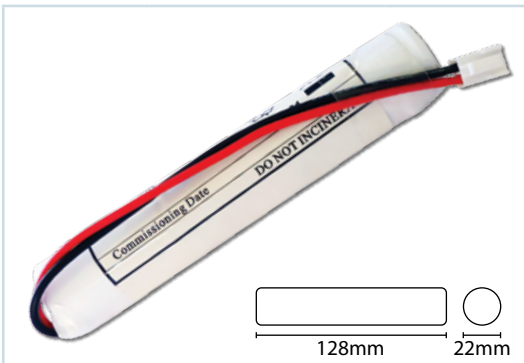

Updated 12 2022

Product Code	EB1	
Battery Type	Ni-Cd 3.6V 1500mAh Stick Battery	
Eterna Codes	EML3MISO (Pre 2022) EML3NMISO (Pre 2022) EMLED3M (Pre 2022) EMLED3NM (Pre 2022) SEEMLED3M (Pre 2022)	These will change to EB4 later (TBA)