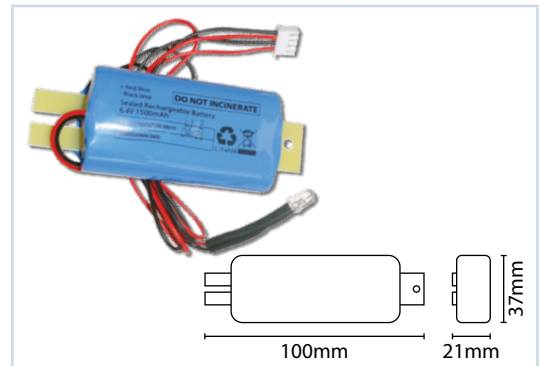

Product Code	EB20
Battery Type	Li-Ion 6.4V 1500mAh Stick Battery
Eterna Codes	EBPM3LI KBATPLI KWPEM3SIN5 KWPEM3SIN6 KWPEM3TWI5 KWPEM3TWI6 BATL4FTEM3 BATL5FTEM3 BATL5HOEM3 BATL6FTEM3 BATL6HOEM3
	WP41EM3 WP41MW3 WP51EM3 WP51MW3 WP52EM3 WP52MW3 WP61EM3 WP61MW3 WP62EM3 WP62MW3
www.eterna-lighting.co.uk/product/eb20