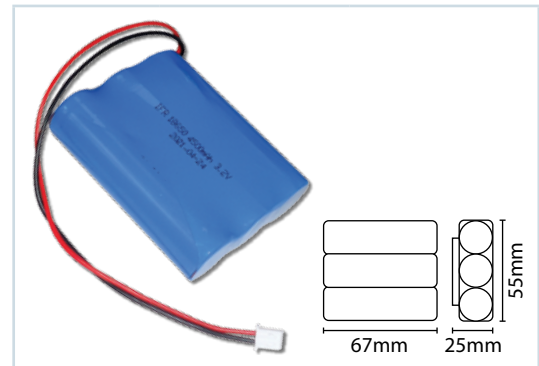

Updated 12 2022

Product Code	EB16
Battery Type	Ni-CAD 3.6V 4.5Ah Side by Side Battery
Eterna Codes	TSPOTLIP20
www.eterna-lighting.co.uk/product/eb16	

Product Code	EB17
Battery Type	Li-Ion 3.2V 1500mAh Stick Battery
Eterna Codes	KEM3BULKLI VECOEXIT3M KEXIT3MLI
www.eterna-lighting.co.uk/product/eb17	