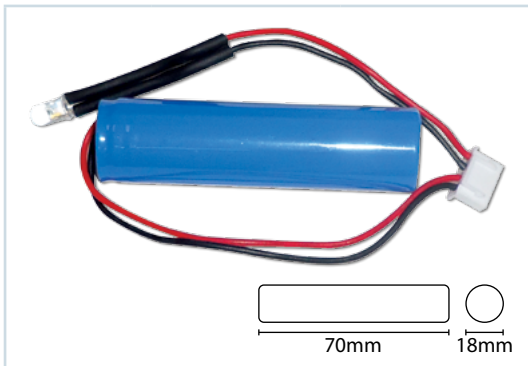

Updated 12 2022

Product Code	EB16
Battery Type	Ni-CAD 3.6V 4.5Ah Side by Side Battery
Eterna Codes	TSPOTLIP20
www.eterna-lighting.co.uk/product/eb16	

Product Code	EB17
Battery Type	Li-Ion 3.2V 1500mAh Stick Battery
Eterna Codes	KEM3BULKLI VECOEXIT3M KEXIT3MLI
www.eterna-lighting.co.uk/product/eb17	