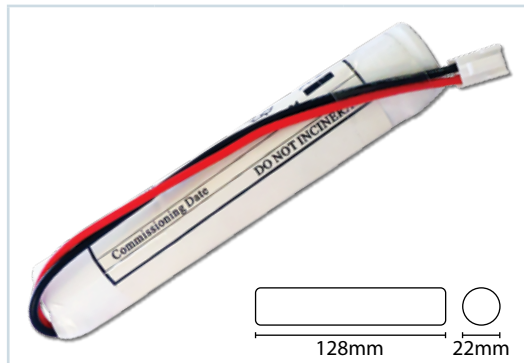

Product Code	EB2	
Battery Type	Ni-Cd 3.6V 2000mAh Stick Battery	
Eterna Codes	ELEGAN5EM3 LDLEM3	SELB4FTEM3 SELB5FTEM3 SELB5HOEM3 SELB6FTEM3 SELB6HOEM3 SELDLEM3

www.eterna-lighting.co.uk/product/eb2