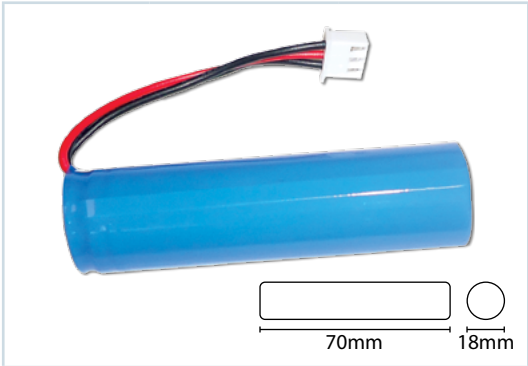

Updated 12 2022

Product Code	EB16
Battery Type	Ni-CAD 3.6V 4.5Ah Side by Side Battery
Eterna Codes	TSPOTLIP20
www.eterna-lighting.co.uk/product/eb16	

Product Code	EB17
Battery Type	Li-Ion 3.2V 1500mAh Stick Battery
Eterna Codes	KEM3BULKLI VECOEXIT3M KEXIT3MLI
www.eterna-lighting.co.uk/product/eb17	

Product Code	EB18
Battery Type	Li-Ion 3.2V 4500mAh Side-by-Side Battery
Eterna Codes	KTWINSPLI
www.eterna-lighting.co.uk/product/eb18	

Product Code	EB20
Battery Type	Li-Ion 6.4V 1500mAh Stick Battery
Eterna Codes	EBPM3LI KBATPLI KWPEM3SIN5 KWPEM3SIN6 KWPEM3TWI5 KWPEM3TWI6 BATL4FTEM3 BATL5FTEM3 BATL5HOEM3 BATL6FTEM3 BATL6HOEM3
	WP41EM3 WP41MW3 WP51EM3 WP51MW3 WP52EM3 WP52MW3 WP61EM3 WP61MW3 WP62EM3 WP62MW3
www.eterna-lighting.co.uk/product/eb20	