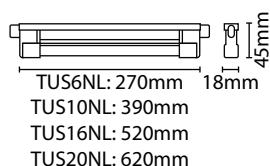

Fixing clips included

Code	Version	Colour	Wattage	Colour Temp.	Lumens	Avg. Rated Life (Hrs)	IP Rating
TUS6NL	Fitting	White	6W	3400K	328 lm	10,000 hrs	IP20
TUS10NL			10W		563 lm		
TUS16NL			16W		933 lm		
TUS20NL			20W		1136 lm		
N64/1	Replacement Lamp	White	6W	3400K	328 lm	-	-
N64/3			10W		563 lm		
N64/5			16W		933 lm		
N64/7			20W		1136 lm		
NL1WH	White 1m Link Lead