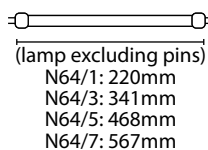

Fixing clips included

Code	Version	Colour	Wattage	Colour Temp.	Lumens	Avg. Rated Life (Hrs)	IP Rating
TUS6NL	Fitting	White	6W	3400K	328 lm	10,000 hrs	IP20
TUS10NL			10W		563 lm		
TUS16NL			16W		933 lm		
TUS20NL			20W		1136 lm		
N64/1	Replacement Lamp	White	6W	3400K	328 lm	-	-
N64/3			10W		563 lm		
N64/5			16W		933 lm		
N64/7			20W		1136 lm		
NL1WH	White 1m Link Lead						

LED LAMP SPECIFICATIONS:	6W	10W	16W	20W
Luminaire lumens (with diffuser)	328 lm	563 lm	933 lm	1136 lm
Lumens from chip (no diffuser)	340 lm	700 lm	1150 lm	1600 lm
Useful lumens	328 lm	363 lm	933 lm	1136 lm
Rated Wattage	6W	10W	16W	20W
Rated luminous flux	340 lm	700 lm	1150 lm	1600 lm
Nominal life time of the lamp	10,000 hrs	10,000 hrs	10,000 hrs	10,000 hrs
Colour temperature	3400K	3400K	3400K	3400K
Warm-up time up to 60% of the full light output	<3s	<3s	<3s	<3s
Dimmable	No	No	No	No
Nominal beam angle	360°	360°	360°	360°
Rated power	6W	10W	16W	20W
Rated lamp lifetime	10,000 hrs	10,000 hrs	10,000 hrs	10,000 hrs
Displacement factor	>0.847	>0.908	>0.929	>0.861
Lumen maintenance factor at end of nominal life	95	95	95	95
Starting time	<0.3s	<0.3s	<0.3s	<0.3s
Colour rendering	≥80	≥80	≥80	≥80
Colour consistency	Within a six step Macadam ellipse	Within a six step Macadam ellipse	Within a six step Macadam ellipse	Within a six step Macadam ellipse
Rated beam angle	360°	360°	360°	360°
Voltage / Frequency	240V~50Hz	240V~50Hz	240V~50Hz	240V~50Hz
Lumen efficacy	54 lm / W	56 lm / W	58 lm / W	56 lm / W