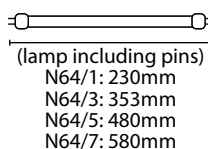

Fixing clips included

Code	Version	Colour	Wattage	Colour Temp.	Lumens	Avg. Rated Life (Hrs)	IP Rating
TUS6NL	Fitting	White	6W	3400K	328 lm	10,000 hrs	IP20
TUS10NL			10W		563 lm		
TUS16NL			16W		933 lm		
TUS20NL			20W		1136 lm		
N64/1	Replacement Lamp	White	6W	3400K	328 lm	-	-
N64/3			10W		563 lm		
N64/5			16W		933 lm		
N64/7			20W		1136 lm		
NL1WH	White 1m Link Lead						

LED LAMP SPECIFICATIONS:	6W	10W	16W	20W
Luminaire lumens (with diffuser)	328 lm	563 lm	933 lm	1136 lm
Lumens from chip (no diffuser)	340 lm	700 lm	1150 lm	1600 lm
Useful lumens	328 lm	363 lm	933 lm	1136 lm
Rated Wattage	6W	10W	16W	20W
Rated luminous flux	340 lm	700 lm	1150 lm	1600 lm
Nominal life time of the lamp	10,000 hrs	10,000 hrs	10,000 hrs	10,000 hrs
Colour temperature	3400K	3400K	3400K	3400K
Warm-up time up to 60% of the full light output	<3s	<3s	<3s	<3s
Dimmable	No	No	No	No
Nominal beam angle	360°	360°	360°	360°
Rated power	6W	10W	16W	20W
Rated lamp lifetime	10,000 hrs	10,000 hrs	10,000 hrs	10,000 hrs
Displacement factor	>0.847	>0.908	>0.929	>0.861
Lumen maintenance factor at end of nominal life	95	95	95	95
Starting time	<0.3s	<0.3s	<0.3s	<0.3s
Colour rendering	≥80	≥80	≥80	≥80
Colour consistency	Within a six step Macadam ellipse	Within a six step Macadam ellipse	Within a six step Macadam ellipse	Within a six step Macadam ellipse
Rated beam angle	360°	360°	360°	360°
Voltage / Frequency	240V~50Hz	240V~50Hz	240V~50Hz	240V~50Hz
Lumen efficacy	54 lm / W	56 lm / W	58 lm / W	56 lm / W