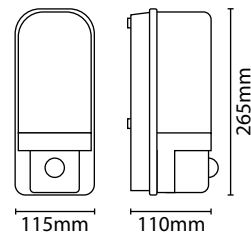

- Tough polycarbonate housing
- 5 year warranty

PIR VERSION:

- Time on adjustment 5 secs - 5 mins
- Lux level adjustments
- 120° detection angle
- 8 metre detection range

• M.O.M: 1 / O.P.Q: 10

LED LAMP SPECIFICATIONS:

Luminaire lumens (with diffuser)	520 lm
Lumens from chip (no diffuser)	630 lm
Useful lumens	504 lm
Rated Wattage	7W
Rated luminous flux	504 lm
Nominal life time of the lamp	50,000 hrs
Colour temperature	3000K
Number of switching cycles before premature lamp failure	≥15,000
Warm-up time up to 60% of the full light output	Instant Full Light
Dimmable	No
Nominal beam angle	120°
Rated power	7W
Rated lamp lifetime	50,000 hrs
Displacement factor	≥0.6
Lumen maintenance factor at end of nominal life	≥0.8
Starting time	Instant full light
Colour rendering	≥80
Colour consistency	Within a six step Macadam ellipse
Rated peak intensity	203cd
Rated beam angle	120°
Voltage / Frequency	240V~50Hz