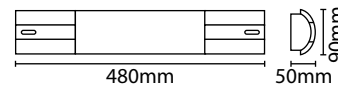

Both shaverlight and non-shaver versions are matching, creating an aesthetically pleasing appearance.

“DESIGNER STYLE” SHAVERLIGHT & MATCHING NON-SHAVER LUMINAIRE

Contemporary “designer style” alternative to standard functional products.

- Vertical or horizontal mounting
- Elegantly integrated push switch
- Suitable for use in Bathroom Zone 3
- IP21 rated and insulated class 2 construction
- Available in chrome or white to compliment most bathroom decors
- 5 year warranty

Shaver light additional features:

- Permanent power to shaver socket allowing use when not illuminated
- Dual voltage 110V and 240V shaver socket located under a slide to open cover maintains sleek appearance when not in use

• M.O.M: 1 / O.P.Q: 10