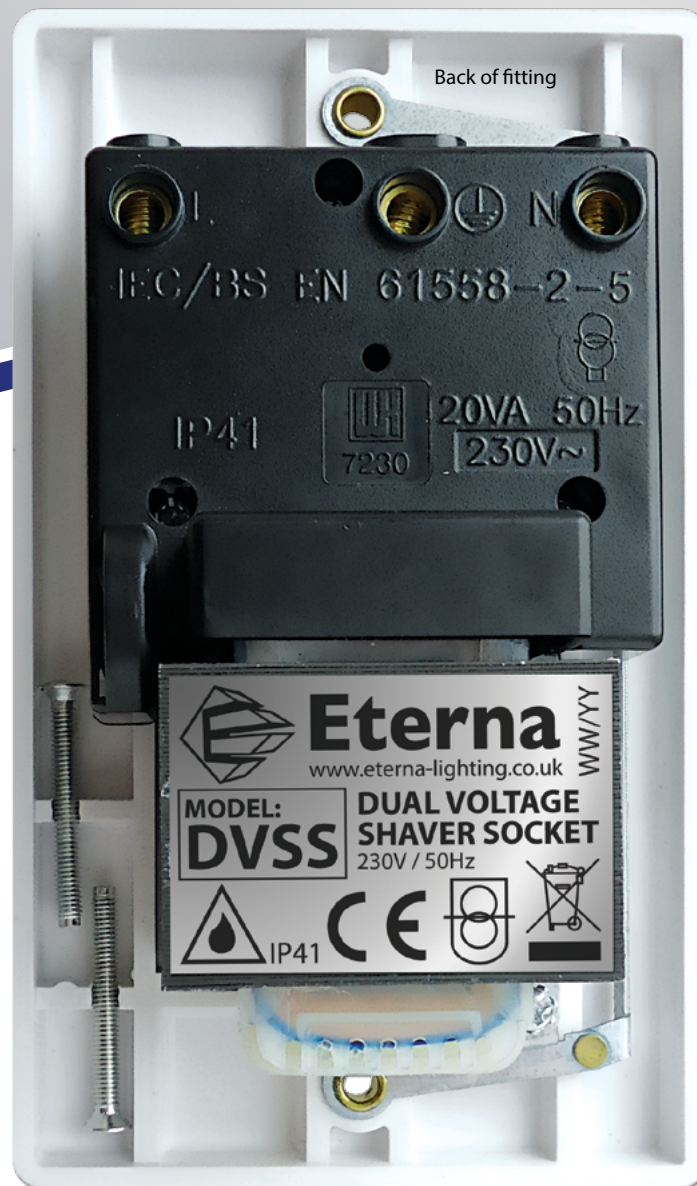

DUAL VOLTAGE SHAVER SOCKET

- Thermal cut out: protects against overload
 - Safety isolating transformer: suitable for bathroom use
 - Urea construction
- M.O.M: 10 / O.P.Q: 10

Code	Colour	IP Rating
DVSS	White	IP41