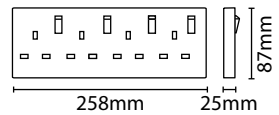

Eterna[®]
Everyday Lighting For Professionals

CONVERTER SOCKET 1 OR 2 GANG TO 4 GANG

- Conversion of 1 or 2 gang to 4 gang socket
- 13 Amp fused
- Tough polycarbonate construction
- Surge Protection

| Code | IP Rating | MOM / OPQ |
|----------|-----------|-----------|
| CONVERT4 | IP20 | 5 / 40 |