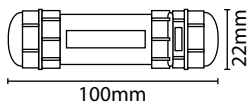

Eterna[®]
Everyday Lighting For Professionals

IP68 WATERPROOF ELECTRICAL CONNECTOR

- Nylon construction
- 3 Pole Connector
- 450V 32A rated
- Cable size 0.5mm² - 4mm²

Code	IP Rating	MOM / OPQ
IPCONNECT	IP68	1 / 500