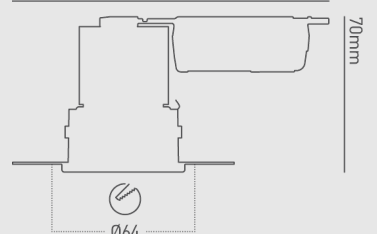

PHOTOMETRICS @ 25°C

Product code	Feature I	Wattage	Colour	Beam angle	lm	lm/W	lx @ 1m
DL4094540	Non-emergency	8.5W	4000K	45°	700	82	1178
DL4094530	Non-emergency	8.5W	3000K	45°	650	76	1094
DL4094528	Non-emergency	7W	1800-3000K	45°	380	54	588
DL4094540EM	Emergency	8.5W	4000K	45°	300	115	505
DL4094530EM	Emergency	8.5W	3000K	45°	280	108	471
DL4094528EM	Emergency	7W	1800-3000K	45°	170	63	263

WIRING INFORMATION

Cable / Flying Lead	0.15m
Cable Required for Connector	Push-fit terminal for: Twin & Earth (6242Y 2x1.5mm ²) or 3-core cable (R02V 3x1.5mm ²)
Type of Wiring Required	Parallel

LED DRIVER

Product code	Input	SELV	Dimming	Bathroom zone	Min	Max
N/A (integrated SELV driver)	220-240V	SELV	Yes (mains)	1 (ceiling only)	N/A	N/A

Beam angle: 45°

Ø114/172mm

DOWNLIGHTS SPECIFICATION SHEET

ACCESSORIES

DM298FP	Faceplate dimmer	Sold separately
DM298GRID	Grid dimmer	Sold separately
LEDEP06	Emergency converter	Sold separately
Collingwood Smart System	Range available to turn the ordinary extraordinary	Sold separately