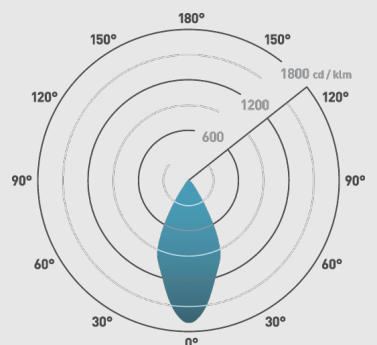

LED DRIVER

Product code	Input	SELV	Dimming	Bathroom zone	Min	Max
N/A (integrated SELV driver)	220-240V	SELV	Yes (mains)	1 (ceiling only)	N/A	N/A

Beam angle: 45°