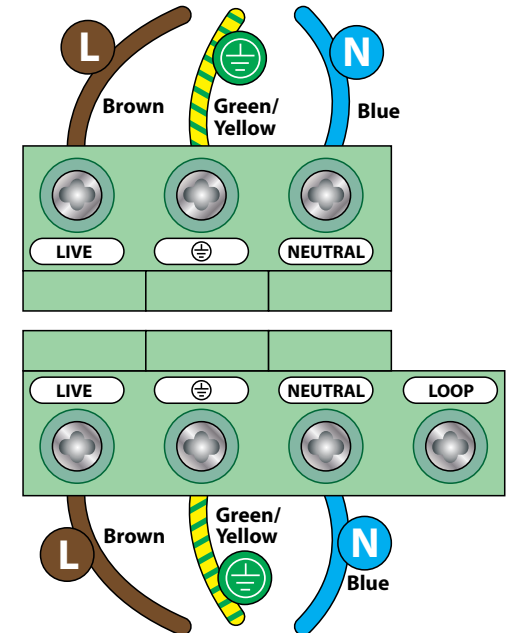

Eterna
Everyday Lighting For Professionals

PLUG IN TERMINAL BLOCK

- Nylon construction
- Screw terminal connections
- 4 terminal connector to allow for loop in/out lighting circuits

Code	IP Rating	MOM / OPQ
PTBLOCK	IP20	1 / 300