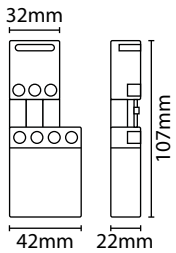

Eterna
Everyday Lighting For Professionals

PLUG IN TERMINAL BLOCK

- Nylon construction
- Screw terminal connections
- 4 terminal connector to allow for loop in/out lighting circuits

Code	IP Rating	MOM / OPQ
PTBLOCK	IP20	1 / 300