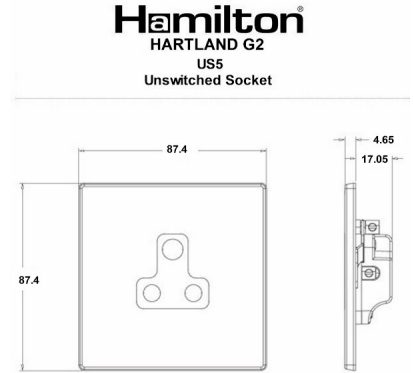

### Hartland G2 | HARTLAND G2 RANGE | Power Sockets

Item Image

Wiring

Dimensions

Primary Range	Hartland G2
Insert Type	1 gang 5A Unswitched Socket
Insert Colour	White
EAN13 Barcode	5051164002640
Commodity Code	85363010
Luckins TSI	407518674
Dimensions(Nominal)	Single: Height = 87.4mm Width = 87.4mm Depth = 4.65mm
Switched Poles	None
Current Rating	5 Amp
Voltage	220/250V AC
Maximum Load	5 Amp
Mains Frequency	50Hz
IP Rating	IP2XD
Contact Gap Minimum	None
Terminal Capacity 1	5 x1mm <sup>2</sup>
Terminal Capacity 2	4x1.5mm <sup>2</sup>
Terminal Capacity 3	2x2.5mm <sup>2</sup>
Terminal Capacity 4	1x4mm <sup>2</sup>
Earth Terminal Capacity 1	5x1mm <sup>2</sup>
Earth Terminal Capacity 2	4 x 1.5mm <sup>2</sup>
Earth Terminal Capacity 3	2 x 2.5mm <sup>2</sup>
Earth Terminal Capacity 4	1 x 4mm <sup>2</sup>
Product Class 1	Must be earthed
Ambient Operating Temperature	-5° to +40°C
Recommended Location	Internal Use Only
Maximum Installation Altitude	2000m
Standard/Approval	BS 546
Additional Notes	Shuttered: Yes