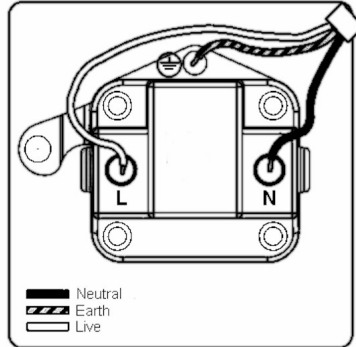

### Hartland G2 | HARTLAND G2 RANGE | Power Sockets

Item Image

Wiring

Dimensions

Primary Range	Hartland G2
Insert Type	1 gang 5A Unswitched Socket
Insert Colour	White
EAN13 Barcode	5051164002640
Commodity Code	85363010
Luckins TSI	407518674
Dimensions(Nominal)	Single: Height = 87.4mm Width = 87.4mm Depth = 4.65mm
Switched Poles	None
Current Rating	5 Amp
Voltage	220/250V AC
Maximum Load	5 Amp
Mains Frequency	50Hz
IP Rating	IP2XD
Contact Gap Minimum	None
Terminal Capacity 1	5 x1mm <sup>2</sup>
Terminal Capacity 2	4x1.5mm <sup>2</sup>
Terminal Capacity 3	2x2.5mm <sup>2</sup>
Terminal Capacity 4	1x4mm <sup>2</sup>
Earth Terminal Capacity 1	5x1mm <sup>2</sup>
Earth Terminal Capacity 2	4 x 1.5mm <sup>2</sup>
Earth Terminal Capacity 3	2 x 2.5mm <sup>2</sup>
Earth Terminal Capacity 4	1 x 4mm <sup>2</sup>
Product Class 1	Must be earthed
Ambient Operating Temperature	-5° to +40°C
Recommended Location	Internal Use Only
Maximum Installation Altitude	2000m
Standard/Approval	BS 546
Additional Notes	Shuttered: Yes