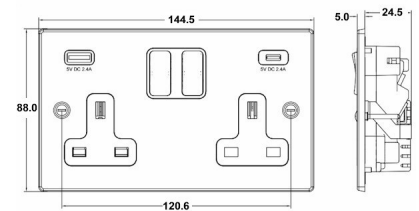

#### Item Image

#### Dimensions

**Hamilton®**  
HARTLAND  
SS2USBC

2 gang 13A Double Pole Switched Socket with  
1 USB Outlet + 1 USB Type C Outlet 2x2.4A (4.8A Total)

Primary Range	Hartland	
Insert Type	2 gang 13A Double Pole Switched Socket with 1 USB Outlet + 1 USB Type C Outlet 2x2.4A (4.8A Total)	
Insert Colour	Bright Chrome/White	
EAN13 Barcode	5051164000127	
Commodity Code	85363010	
Luckins TSI	407290455	
Dimensions(Nominal)	Double: Height = 88.0mm Width = 144.5mm Depth = 5.0mm	
Weight	239 GR	
Current Rating	13 Amp, 1 x 2.4A Type A + 1 x 2.4A Type C	
All products listed conform to current British or European standard and the product information is correct at the time of going to press.	All accessories are manufactured under an accredited BS EN ISO 9001 : 2015 Quality Management System.	It is the policy of the company to improve products as part of our development programme. Therefore, we reserve the right to alter designs and dimensions without prior notice.
Illustrations and diagrams are reproduced within the limitations of reproduction and printing process and are not binding.	Due to manufacturing processes we cannot guarantee an exact colour match and shadings of of certain finishes.	Correct as at 21 April 2022 05:28 PM E&OE