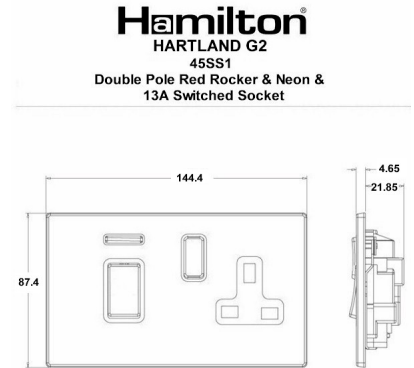

7G2445SS1SS-W

Hartland G2 | HARTLAND G2 RANGE | Double Pole Switches

Item Image

Wiring

Dimensions

Primary Range	Hartland G2
Insert Type	45A Double Pole Red Rocker + Neon + 13A Switched Socket
Insert Colour	Red+Satin Steel/White
EAN13 Barcode	5051164001919
Commodity Code	85363030
Luckins TSI	407520594
Dimensions(Nominal)	Double: Height = 87.4mm Width = 144.4mm Depth = 4.65mm
Switched Poles	Double
Current Rating	Switch 45 Amp Socket 13 Amp
Voltage	220/250V AC
Maximum Load	Switch 45 Amp Socket 13
Mains Frequency	50Hz
IP Rating	IP2XD
Contact Gap Minimum	3mm
Terminal Capacity 1	3x6mm ²
Terminal Capacity 2	2x10mm ²
Terminal Capacity 3	1x16mm ²
Earth Terminal Capacity 1	3x6mm ²
Earth Terminal Capacity 2	2x10mm ²
Earth Terminal Capacity 3	1x16mm ²
Product Class 1	Must be earthed
Ambient Operating Temperature	-5° to +40°C
Recommended Location	Internal Use Only
Maximum Installation Altitude	2000m
Standard/Approval	BS 4177