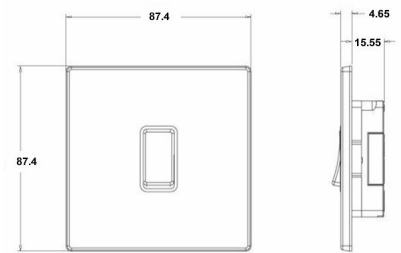

7G24R21SS-B

Hartland G2 | HARTLAND G2 RANGE | Rocker Switches

Item Image

Wiring

Dimensions

Hamilton®
HARTLAND G2
MGR21
10AX 2 Way Rocker

Primary Range	Hartland G2
Insert Type	1 gang 10AX 2 Way Rocker
Insert Colour	Satin Steel/Black
EAN13 Barcode	5051164002169
Commodity Code	85363010
Luckins TSI	407520662
Dimensions(Nominal)	Single: Height = 87.4mm Width = 87.4mm Depth = 4.65mm
Switched Poles	Single
Current Rating	10AX
Voltage	220/250V AC
Maximum Load	10 Amp inductive
Mains Frequency	50Hz
IP Rating	IP2XD
Contact Gap Minimum	3mm
Terminal Capacity 1	5x1mm ²
Terminal Capacity 2	4x1.5mm ²
Terminal Capacity 3	1x2.5mm ²
Terminal Capacity 4	1x4mm ² Multi-strand
Terminal Capacity 5	1x6mm ²
Earth Terminal Capacity 1	5x1mm ²
Earth Terminal Capacity 2	4x1.5mm ²
Earth Terminal Capacity 3	3x2.5mm ²
Earth Terminal Capacity 4	1x4mm ² Multi-strand
Earth Terminal Capacity 5	1x6mm ²
Product Class 1	Must be earthed
Ambient Operating Temperature	-5° to +40°C
Recommended Location	Internal Use Only
Maximum Installation Altitude	2000m
Standard/Approval	BS EN 60669-1