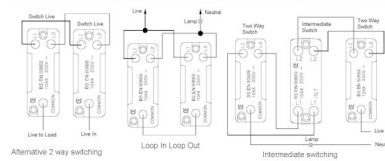

7G24R21SS-B

Hartland G2 | HARTLAND G2 RANGE | Rocker Switches

Item Image

Wiring

Dimensions

Hamilton®
HARTLAND G2
MGR21
10AX 2 Way Rocker

Primary Range	Hartland G2
Insert Type	1 gang 10AX 2 Way Rocker
Insert Colour	Satin Steel/Black
EAN13 Barcode	5051164002169
Commodity Code	85363010
Luckins TSI	407520662
Dimensions(Nominal)	Single: Height = 87.4mm Width = 87.4mm Depth = 4.65mm
Switched Poles	Single
Current Rating	10AX
Voltage	220/250V AC
Maximum Load	10 Amp inductive
Mains Frequency	50Hz
IP Rating	IP2XD
Contact Gap Minimum	3mm
Terminal Capacity 1	5x1mm ²
Terminal Capacity 2	4x1.5mm ²
Terminal Capacity 3	1x2.5mm ²
Terminal Capacity 4	1x4mm ² Multi-strand
Terminal Capacity 5	1x6mm ²
Earth Terminal Capacity 1	5x1mm ²
Earth Terminal Capacity 2	4x1.5mm ²
Earth Terminal Capacity 3	3x2.5mm ²
Earth Terminal Capacity 4	1x4mm ² Multi-strand
Earth Terminal Capacity 5	1x6mm ²
Product Class 1	Must be earthed
Ambient Operating Temperature	-5° to +40°C
Recommended Location	Internal Use Only
Maximum Installation Altitude	2000m
Standard/Approval	BS EN 60669-1