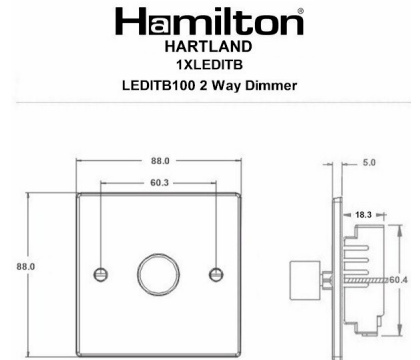

771XLEDITB100

Hartland | HARTLAND RANGE | LED Trailing/Leading Edge Push On/Off Rotary 2 Way Switching Dimmers

Item Image

Wiring

Dimensions

Primary Range	Hartland
Insert Type	1 gang 100W LED Trailing/Leading Edge Push On/Off Rotary 2 Way Switching Dimmer
Insert Colour	Bright Chrome
EAN13 Barcode	5017504079482
Commodity Code	85365015
Luckins TSI	403373716
Dimensions(Nominal)	Single: Height = 88.0mm Width = 88.0mm Depth = 5.0mm
Weight	114 GR
Switched Poles	Single
Current Rating	0.4A
Voltage	230V AC
Maximum Load	5-100W (10 LED Lamps MAX)
Mains Frequency	50Hz
IP Rating	IP2XD
Terminal Capacity 1	2X1mm ²
Terminal Capacity 2	2x1.5mm ²
Earth Terminal Capacity 1	5x1mm ²
Earth Terminal Capacity 2	4X1.5mm ²
Earth Terminal Capacity 3	3X2.5mm ²
Earth Terminal Capacity 4	1X4mm ² Multi-Strand
Earth Terminal Capacity 5	1X6mm ²
Product Class 1	Face plate must be earthed
Ambient Operating Temperature	-5°C to +40°C
Recommended Location	Internal Use Only
Maximum Installation Altitude	2000m
Standard/Approval	BS EN 60669-2-1
Additional Notes	Trailing Edge & Leading Edge Dimmer