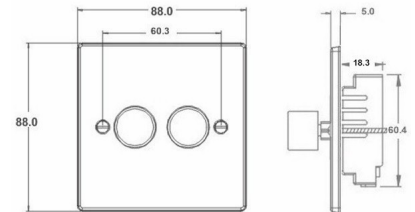

### Hartland | HARTLAND RANGE | LED Trailing/Leading Edge Push On/Off Rotary 2 Way Switching Dimmers

Item Image

Wiring

Dimensions

**Hamilton®**  
HARTLAND  
2XLEDITB  
LEDITB100 2 Way Dimmer

Primary Range	Hartland
Insert Type	2 gang 100W LED Trailing/Leading Edge Push On/Off Rotary 2 Way Switching Dimmer
Insert Colour	Bright Steel
EAN13 Barcode	5017504079277
Commodity Code	85365015
Luckins TSI	403373606
Dimensions(Nominal)	Single: Height = 88.0mm Width = 88.0mm Depth = 5.0mm
Weight	154 GR
Switched Poles	Single
Current Rating	0.3A Per Gang
Voltage	230V AC
Maximum Load	5-70W Per Gang
Mains Frequency	50Hz
IP Rating	IP2XD
Terminal Capacity 1	2X1mm <sup>2</sup>
Terminal Capacity 2	2X1.5mm <sup>2</sup>
Earth Terminal Capacity 1	5x1mm <sup>2</sup>
Earth Terminal Capacity 2	4X1.5mm <sup>2</sup>
Earth Terminal Capacity 3	3X2.5mm <sup>2</sup>
Earth Terminal Capacity 4	1X4mm <sup>2</sup> Multi-Strand
Earth Terminal Capacity 5	1X6mm <sup>2</sup>
Product Class 1	Face plate must be earthed
Ambient Operating Temperature	-5°C to +40°C
Recommended Location	Internal Use Only
Maximum Installation Altitude	2000m
Standard/Approval	BS EN 60669-2-1
Additional Notes	Trailing Edge & Leading Edge Dimmer