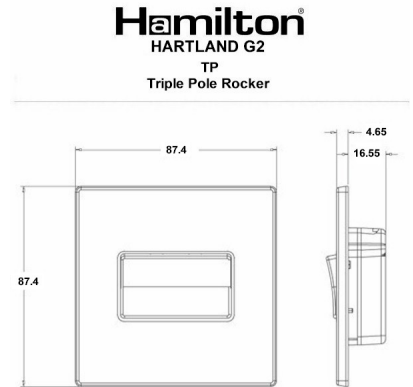

7G24TPWH-W

Hartland G2 | HARTLAND G2 RANGE | Rocker Switches

Item Image

Wiring

Dimensions

Primary Range	Hartland G2
Insert Type	1 gang 10A Triple Pole Rocker
Insert Colour	White/White
EAN13 Barcode	5051164002565
Commodity Code	85363010
Luckins TSI	407520963
Dimensions(Nominal)	Single: Height = 87.4mm Width = 87.4mm Depth = 4.65mm
Switched Poles	Triple
Current Rating	10A
Voltage	220/250V AC
Maximum Load	10 Amp resistive
Mains Frequency	50Hz
IP Rating	IP2XD
Contact Gap Minimum	3mm
Terminal Capacity 1	5 x1mm ²
Terminal Capacity 2	4x1.5mm ²
Terminal Capacity 3	1x2.5mm ²
Terminal Capacity 4	1x4mm ² Multi-strand
Terminal Capacity 5	1x6mm ²
Earth Terminal Capacity 1	5x1mm ²
Earth Terminal Capacity 2	4x1.5mm ²
Earth Terminal Capacity 3	3 x2.5mm ²
Earth Terminal Capacity 4	1x4mm ² Multi-strand
Earth Terminal Capacity 5	1x6mm ²
Product Class 1	Must be earthed
Ambient Operating Temperature	-5° to +40°C
Recommended Location	Internal Use Only
Maximum Installation Altitude	2000m
Standard/Approval	BS EN 60669-1