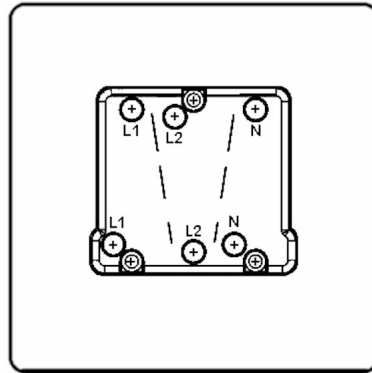

7G24TPWH-W

Hartland G2 | HARTLAND G2 RANGE | Rocker Switches

Item Image

Wiring

Dimensions

Primary Range	Hartland G2
Insert Type	1 gang 10A Triple Pole Rocker
Insert Colour	White/White
EAN13 Barcode	5051164002565
Commodity Code	85363010
Luckins TSI	407520963
Dimensions(Nominal)	Single: Height = 87.4mm Width = 87.4mm Depth = 4.65mm
Switched Poles	Triple
Current Rating	10A
Voltage	220/250V AC
Maximum Load	10 Amp resistive
Mains Frequency	50Hz
IP Rating	IP2XD
Contact Gap Minimum	3mm
Terminal Capacity 1	5 x1mm ²
Terminal Capacity 2	4x1.5mm ²
Terminal Capacity 3	1x2.5mm ²
Terminal Capacity 4	1x4mm ² Multi-strand
Terminal Capacity 5	1x6mm ²
Earth Terminal Capacity 1	5x1mm ²
Earth Terminal Capacity 2	4x1.5mm ²
Earth Terminal Capacity 3	3 x2.5mm ²
Earth Terminal Capacity 4	1x4mm ² Multi-strand
Earth Terminal Capacity 5	1x6mm ²
Product Class 1	Must be earthed
Ambient Operating Temperature	-5° to +40°C
Recommended Location	Internal Use Only
Maximum Installation Altitude	2000m
Standard/Approval	BS EN 60669-1