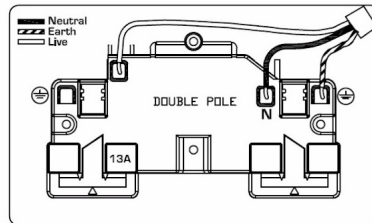

### Sheer | SHEER RANGE | Power Sockets

Item Image

Wiring

Dimensions

**Hamilton®**  
SHEER  
SS2  
Switched Socket

Primary Range	Sheer
Insert Type	2 gang 13A Double Pole Switched Socket
Insert Colour	White/White
EAN13 Barcode	5017504033187
Commodity Code	85363010
Luckins TSI	404398334
Dimensions(Nominal)	Double: Height = 86.0mm Width = 146.0mm Depth = 1.5mm
Weight	230 GR
Switched Poles	Double
Current Rating	13 Amp
Voltage	220/250V AC
Maximum Load	13 Amp
Mains Frequency	50Hz
IP Rating	IP2XD
Contact Gap Minimum	3mm
Terminal Capacity 1	4x2.5mm <sup>2</sup>
Terminal Capacity 2	3x4mm <sup>2</sup>
Terminal Capacity 3	2x6mm <sup>2</sup> Multi-Strand
Terminal Capacity 4	1x10mm <sup>2</sup>
Earth Terminal Capacity 1	4x2.5mm <sup>2</sup>
Earth Terminal Capacity 2	3x4mm <sup>2</sup>
Earth Terminal Capacity 3	2x6mm <sup>2</sup> Multi-Strand
Earth Terminal Capacity 4	1x10mm <sup>2</sup>
Product Class 1	Must be earthed
Ambient Operating Temperature	-5° to +40°C
Recommended Location	Internal Use Only
Maximum Installation Altitude	2000m
Standard/Approval	BS 1363-2
Additional Notes	Dual Earth: Yes