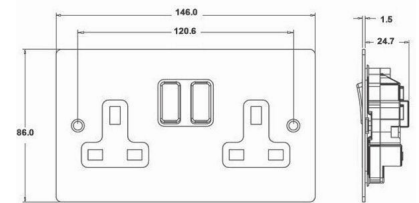

### Sheer | SHEER RANGE | Power Sockets

Item Image

Wiring

Dimensions

**Hamilton®**  
SHEER  
SS2  
Switched Socket

Primary Range	Sheer
Insert Type	2 gang 13A Double Pole Switched Socket
Insert Colour	White/White
EAN13 Barcode	5017504033187
Commodity Code	85363010
Luckins TSI	404398334
Dimensions(Nominal)	Double: Height = 86.0mm Width = 146.0mm Depth = 1.5mm
Weight	230 GR
Switched Poles	Double
Current Rating	13 Amp
Voltage	220/250V AC
Maximum Load	13 Amp
Mains Frequency	50Hz
IP Rating	IP2XD
Contact Gap Minimum	3mm
Terminal Capacity 1	4x2.5mm <sup>2</sup>
Terminal Capacity 2	3x4mm <sup>2</sup>
Terminal Capacity 3	2x6mm <sup>2</sup> Multi-Strand
Terminal Capacity 4	1x10mm <sup>2</sup>
Earth Terminal Capacity 1	4x2.5mm <sup>2</sup>
Earth Terminal Capacity 2	3x4mm <sup>2</sup>
Earth Terminal Capacity 3	2x6mm <sup>2</sup> Multi-Strand
Earth Terminal Capacity 4	1x10mm <sup>2</sup>
Product Class 1	Must be earthed
Ambient Operating Temperature	-5° to +40°C
Recommended Location	Internal Use Only
Maximum Installation Altitude	2000m
Standard/Approval	BS 1363-2
Additional Notes	Dual Earth: Yes