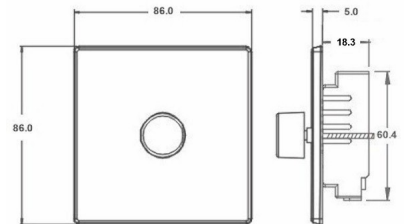

74C1XLEDITB100

Hartland CFX | HARTLAND CFX RANGE | LED Trailing/Leading Edge Push On/Off Rotary 2 Way Switching Dimmers

Item Image

Wiring

Dimensions

Hamilton®
HARTLAND CFX
1XLEDITB
LEDITB100 2 Way Dimmer

Primary Range	Hartland CFX
Insert Type	1 gang 100W LED Trailing/Leading Edge Push On/Off Rotary 2 Way Switching Dimmer
Insert Colour	Satin Steel
EAN13 Barcode	5017504079345
Commodity Code	85365015
Luckins TSI	403372487
Dimensions(Nominal)	Single: Height = 86.0mm Width = 86.0mm Depth = 5.0mm
Weight	185 GR
Switched Poles	Single
Current Rating	0.4A
Voltage	230V AC
Maximum Load	5-100W (10 LED Lamps MAX)
Mains Frequency	50Hz
IP Rating	IP2XD
Terminal Capacity 1	2X1mm ²
Terminal Capacity 2	2x1.5mm ²
Earth Terminal Capacity 1	5x1mm ²
Earth Terminal Capacity 2	4X1.5mm ²
Earth Terminal Capacity 3	3X2.5mm ²
Earth Terminal Capacity 4	1X4mm ² Multi-Strand
Earth Terminal Capacity 5	1X6mm ²
Product Class 1	Face plate must be earthed
Ambient Operating Temperature	-5°C to +40°C
Recommended Location	Internal Use Only
Maximum Installation Altitude	2000m
Standard/Approval	BS EN 60669-2-1
Additional Notes	Trailing Edge & Leading Edge Dimmer