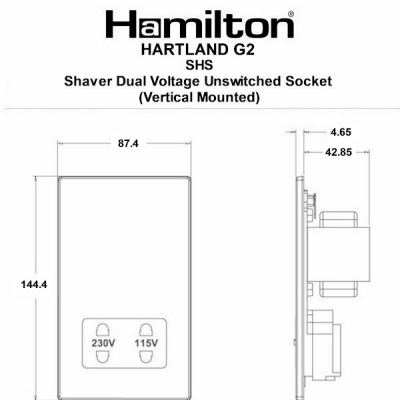

7G24SHSB

Hartland G2 | HARTLAND G2 RANGE | Power Sockets

Item Image

Wiring

Dimensions

Primary Range	Hartland G2
Insert Type	Shaver Dual Voltage Unswitched Socket (Vertically Mounted)
Insert Colour	Black
EAN13 Barcode	5051164002305
Commodity Code	85363010
Luckins TSI	407517138
Dimensions(Nominal)	Double: Height = 144.4mm Width = 87.4mm Depth = 4.65mm
Switched Poles	None
Current Rating	20VA
Voltage	220/250V AC
Maximum Load	200/250V input; 115/230V 20VA output
Mains Frequency	50Hz
IP Rating	IP2XD
Contact Gap Minimum	None
Terminal Capacity 1	5 x1mm ²
Terminal Capacity 2	4x1.5mm ²
Terminal Capacity 3	3x2.5mm ²
Terminal Capacity 4	2x4mm ² Multi-strand
Terminal Capacity 5	1x6mm ²
Earth Terminal Capacity 1	9x1mm ²
Earth Terminal Capacity 2	6x1.5mm ²
Earth Terminal Capacity 3	4x2.5mm ²
Earth Terminal Capacity 4	2x4mm ² Multi-strand
Earth Terminal Capacity 5	1x6mm ²
Product Class 1	Must be earthed