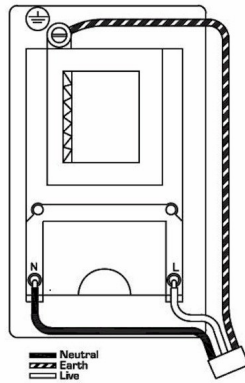

7G24SHSB

Hartland G2 | HARTLAND G2 RANGE | Power Sockets

Item Image

Wiring

Dimensions

Primary Range	Hartland G2
Insert Type	Shaver Dual Voltage Unswitched Socket (Vertically Mounted)
Insert Colour	Black
EAN13 Barcode	5051164002305
Commodity Code	85363010
Luckins TSI	407517138
Dimensions(Nominal)	Double: Height = 144.4mm Width = 87.4mm Depth = 4.65mm
Switched Poles	None
Current Rating	20VA
Voltage	220/250V AC
Maximum Load	200/250V input; 115/230V 20VA output
Mains Frequency	50Hz
IP Rating	IP2XD
Contact Gap Minimum	None
Terminal Capacity 1	5 x1mm ²
Terminal Capacity 2	4x1.5mm ²
Terminal Capacity 3	3x2.5mm ²
Terminal Capacity 4	2x4mm ² Multi-strand
Terminal Capacity 5	1x6mm ²
Earth Terminal Capacity 1	9x1mm ²
Earth Terminal Capacity 2	6x1.5mm ²
Earth Terminal Capacity 3	4x2.5mm ²
Earth Terminal Capacity 4	2x4mm ² Multi-strand
Earth Terminal Capacity 5	1x6mm ²
Product Class 1	Must be earthed