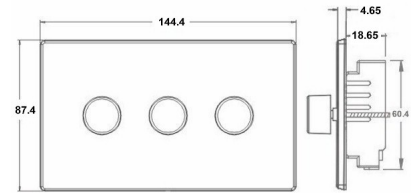

7G243XLEDITB100

Hartland G2 | HARTLAND G2 RANGE | LED Trailing/Leading Edge Push On/Off Rotary 2 Way Switching Dimmers

Item Image

Wiring

Dimensions

Hamilton®
HARTLAND G2
3XLEDITB
LEDITB100 2 Way Dimmer

Primary Range	Hartland G2
Insert Type	3 gang 100W LED Trailing/Leading Edge Push On/Off Rotary 2 Way Switching Dimmer
Insert Colour	Satin Steel
EAN13 Barcode	5051164001865
Commodity Code	85365015
Luckins TSI	407521234
Dimensions(Nominal)	Double: Height = 87.4mm Width = 144.4mm Depth = 4.65mm
Switched Poles	Single
Current Rating	0.3A Per Gang
Voltage	230V AC
Maximum Load	5-70W Per Gang
Mains Frequency	50Hz
IP Rating	IP2XD
Terminal Capacity 1	2X1mm ²
Terminal Capacity 2	2X1.5mm ²
Earth Terminal Capacity 1	5x1mm ²
Earth Terminal Capacity 2	4X1.5mm ²
Earth Terminal Capacity 3	3X2.5mm ²
Earth Terminal Capacity 4	1X4mm ² Multi-Strand
Earth Terminal Capacity 5	1X6mm ²
Product Class 1	Face plate must be earthed
Ambient Operating Temperature	-5°C to +40°C
Recommended Location	Internal Use Only
Maximum Installation Altitude	2000m
Standard/Approval	BS EN 60669-2-1
Additional Notes	Trailing Edge & Leading Edge Dimmer