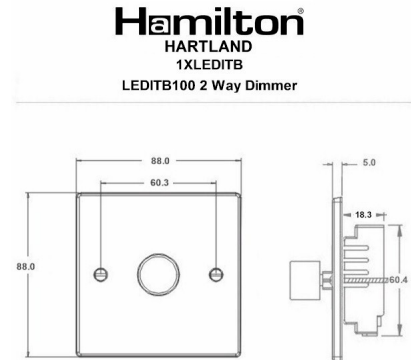

741XLEDITB100

Hartland | HARTLAND RANGE | LED Trailing/Leading Edge Push On/Off Rotary 2 Way Switching Dimmers

Item Image

Wiring

Dimensions

Primary Range	Hartland
Insert Type	1 gang 100W LED Trailing/Leading Edge Push On/Off Rotary 2 Way Switching Dimmer
Insert Colour	Satin Steel
EAN13 Barcode	5017504079307
Commodity Code	85365015
Luckins TSI	403373635
Dimensions(Nominal)	Single: Height = 88.0mm Width = 88.0mm Depth = 5.0mm
Weight	112 GR
Switched Poles	Single
Current Rating	0.4A
Voltage	230V AC
Maximum Load	5-100W (10 LED Lamps MAX)
Mains Frequency	50Hz
IP Rating	IP2XD
Terminal Capacity 1	2X1mm ²
Terminal Capacity 2	2x1.5mm ²
Earth Terminal Capacity 1	5x1mm ²
Earth Terminal Capacity 2	4X1.5mm ²
Earth Terminal Capacity 3	3X2.5mm ²
Earth Terminal Capacity 4	1X4mm ² Multi-Strand
Earth Terminal Capacity 5	1X6mm ²
Product Class 1	Face plate must be earthed
Ambient Operating Temperature	-5°C to +40°C
Recommended Location	Internal Use Only
Maximum Installation Altitude	2000m
Standard/Approval	BS EN 60669-2-1
Additional Notes	Trailing Edge & Leading Edge Dimmer