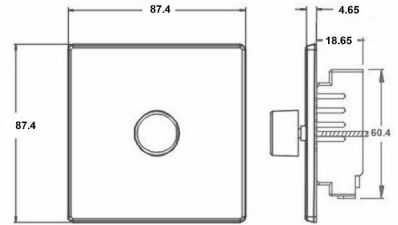

7G241XLEDITB100

Hartland G2 | HARTLAND G2 RANGE | LED Trailing/Leading Edge Push On/Off Rotary 2 Way Switching Dimmers

Item Image

Wiring

Dimensions

Hamilton®
HARTLAND G2
1XLEDITB
LEDITB100 2 Way Dimmer

Primary Range	Hartland G2
Insert Type	1 gang 100W LED Trailing/Leading Edge Push On/Off Rotary 2 Way Switching Dimmer
Insert Colour	Satin Steel
EAN13 Barcode	5051164001742
Commodity Code	85365015
Luckins TSI	407521166
Dimensions(Nominal)	Single: Height = 87.4mm Width = 87.4mm Depth = 4.65mm
Switched Poles	Single
Current Rating	0.4A
Voltage	230V AC
Maximum Load	5-100W (10 LED Lamps MAX)
Mains Frequency	50Hz
IP Rating	IP2XD
Terminal Capacity 1	2X1mm ²
Terminal Capacity 2	2x1.5mm ²
Earth Terminal Capacity 1	5x1mm ²
Earth Terminal Capacity 2	4X1.5mm ²
Earth Terminal Capacity 3	3X2.5mm ²
Earth Terminal Capacity 4	1X4mm ² Multi-Strand
Earth Terminal Capacity 5	1X6mm ²
Product Class1	Face plate must be earthed
Ambient Operating Temperature	-5°C to +40°C
Recommended Location	Internal Use Only
Maximum Installation Altitude	2000m
Standard/Approval	BS EN 60669-2-1
Additional Notes	Trailing Edge & Leading Edge Dimmer