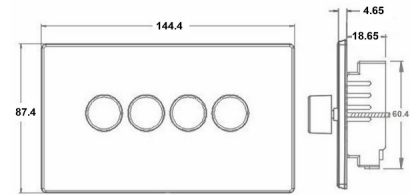

7G244XLEDITB100

Hartland G2 | HARTLAND G2 RANGE | LED Trailing/Leading Edge Push On/Off Rotary 2 Way Switching Dimmers

Item Image

Wiring

Dimensions

Hamilton®
HARTLAND G2
4XLEDITB
LEDITB100 2 Way Dimmer

Primary Range	Hartland G2
Insert Type	4 gang 100W LED Trailing/Leading Edge Push On/Off Rotary 2 Way Switching Dimmer
Insert Colour	Satin Steel
EAN13 Barcode	5051164001940
Commodity Code	85365015
Luckins TSI	407521263
Dimensions(Nominal)	Double: Height = 87.4mm Width = 144.4mm Depth = 4.65mm
Switched Poles	Single
Current Rating	0.3A Per Gang
Voltage	230V AC
Maximum Load	5-70W Per Gang
Mains Frequency	50Hz
IP Rating	IP2XD
Terminal Capacity 1	2X1mm ²
Terminal Capacity 2	2X1.5mm ²
Earth Terminal Capacity 1	5x1mm ²
Earth Terminal Capacity 2	4X1.5mm ²
Earth Terminal Capacity 3	3X2.5mm ²
Earth Terminal Capacity 4	1X4mm ² Multi-Strand
Earth Terminal Capacity 5	1X6mm ²
Product Class 1	Face plate must be earthed
Ambient Operating Temperature	-5°C to +40°C
Recommended Location	Internal Use Only
Maximum Installation Altitude	2000m
Standard/Approval	BS EN 60669-2-1
Additional Notes	Trailing Edge & Leading Edge Dimmer