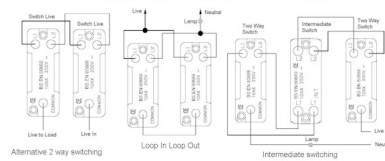

7G24R23SS-W

Hartland G2 | HARTLAND G2 RANGE | Rocker Switches

Item Image

Wiring

Dimensions

Hamilton®
HARTLAND G2
MGR23
10AX 2 Way Rocker

Primary Range	Hartland G2
Insert Type	3 gang 10AX 2 Way Rocker
Insert Colour	Satin Steel/White
EAN13 Barcode	5051164002213
Commodity Code	85363010
Luckins TSI	407520756
Dimensions(Nominal)	Single: Height = 87.4mm Width = 87.4mm Depth = 4.65mm
Switched Poles	Single
Current Rating	10AX
Voltage	220/250V AC
Maximum Load	10 Amp inductive
Mains Frequency	50Hz
IP Rating	IP2XD
Contact Gap Minimum	3mm
Terminal Capacity 1	5x1mm ²
Terminal Capacity 2	4x1.5mm ²
Terminal Capacity 3	1x2.5mm ²
Terminal Capacity 4	1x4mm ² Multi-strand
Terminal Capacity 5	1x6mm ²
Earth Terminal Capacity 1	5x1mm ²
Earth Terminal Capacity 2	4x1.5mm ²
Earth Terminal Capacity 3	3x2.5mm ²
Earth Terminal Capacity 4	1x4mm ² Multi-strand
Earth Terminal Capacity 5	1x6mm ²
Product Class 1	Must be earthed
Ambient Operating Temperature	-5° to +40°C
Recommended Location	Internal Use Only
Maximum Installation Altitude	2000m
Standard/Approval	BS EN 60669-1

7G24R23SS-W

Hartland G2 | HARTLAND G2 RANGE | Rocker Switches

All products listed conform to current British or European standard and the product information is correct at the time of going to press.

All accessories are manufactured under an accredited BS EN ISO 9001 : 2015 Quality Management System.