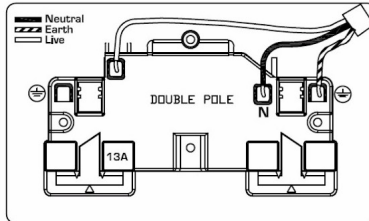

ELMUS99GY

Elemento IP | ELEMENTO RANGE | IP66 Power Socket Outlets

Item Image

Wiring

Dimensions

Hamilton®
ELEMENTO

TRD-ELM-US99
2 gang 13A Unswitched Socket Lockable

Primary Range	Elemento IP
Insert Type	2 gang 13A Unswitched Socket Lockable
Insert Colour	White
EAN13 Barcode	5017503940547
Commodity Code	85363010
Luckins TSI	406102968
Dimensions(Nominal)	Double-Mod: Height = 153.0mm Width = 170.0mm Depth = 95.0mm
Weight	708 GR
Switched Poles	None
Current Rating	13 Amp
Voltage	220/250V AC
Maximum Load	13 Amp
IP Rating	IP66
Contact Gap Minimum	3mm
Terminal Capacity 1	4x2.5mm ²
Terminal Capacity 2	3x4mm ²
Terminal Capacity 3	2x6mm ² Multi-Strand
Terminal Capacity 4	1x10mm ²
Earth Terminal Capacity 1	4x2.5mm ²
Earth Terminal Capacity 2	3x4mm ²
Earth Terminal Capacity 3	2x6mm ² Multi-Strand
Earth Terminal Capacity 4	1x1mm ²
Product Class 1	Must be earthed
Ambient Operating Temperature	-5° to +40°C
Maximum Installation Altitude	2000m
Standard/Approval	IP66 & BS 1363 + IEC 60529:2001