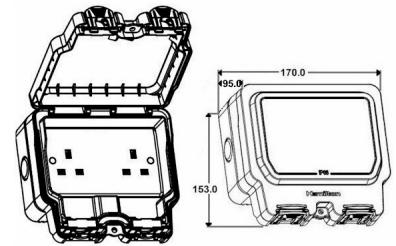

ELMUS99GY

Elemento IP | ELEMENTO RANGE | IP66 Power Socket Outlets

Item Image

Wiring

Dimensions

Hamilton®
ELEMENTO

TRD-ELM-US99
2 gang 13A Unswitched Socket Lockable

Primary Range	Elemento IP
Insert Type	2 gang 13A Unswitched Socket Lockable
Insert Colour	White
EAN13 Barcode	5017503940547
Commodity Code	85363010
Luckins TSI	406102968
Dimensions(Nominal)	Double-Mod: Height = 153.0mm Width = 170.0mm Depth = 95.0mm
Weight	708 GR
Switched Poles	None
Current Rating	13 Amp
Voltage	220/250V AC
Maximum Load	13 Amp
IP Rating	IP66
Contact Gap Minimum	3mm
Terminal Capacity 1	4x2.5mm ²
Terminal Capacity 2	3x4mm ²
Terminal Capacity 3	2x6mm ² Multi-Strand
Terminal Capacity 4	1x10mm ²
Earth Terminal Capacity 1	4x2.5mm ²
Earth Terminal Capacity 2	3x4mm ²
Earth Terminal Capacity 3	2x6mm ² Multi-Strand
Earth Terminal Capacity 4	1x1mm ²
Product Class 1	Must be earthed
Ambient Operating Temperature	-5° to +40°C
Maximum Installation Altitude	2000m
Standard/Approval	IP66 & BS 1363 + IEC 60529:2001