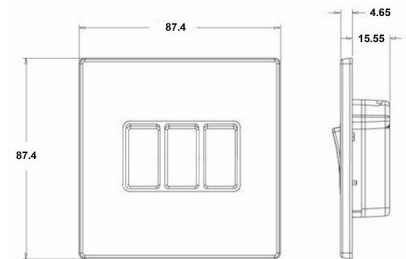

7G24R23SS-B

Hartland G2 | HARTLAND G2 RANGE | Rocker Switches

Item Image

Wiring

Dimensions

Hamilton®
HARTLAND G2
MGR23
10AX 2 Way Rocker

Primary Range	Hartland G2
Insert Type	3 gang 10AX 2 Way Rocker
Insert Colour	Satin Steel/Black
EAN13 Barcode	5051164002206
Commodity Code	85363010
Luckins TSI	407520730
Dimensions(Nominal)	Single: Height = 87.4mm Width = 87.4mm Depth = 4.65mm
Switched Poles	Single
Current Rating	10AX
Voltage	220/250V AC
Maximum Load	10 Amp inductive
Mains Frequency	50Hz
IP Rating	IP2XD
Contact Gap Minimum	3mm
Terminal Capacity 1	5x1mm ²
Terminal Capacity 2	4x1.5mm ²
Terminal Capacity 3	1x2.5mm ²
Terminal Capacity 4	1x4mm ² Multi-strand
Terminal Capacity 5	1x6mm ²
Earth Terminal Capacity 1	5x1mm ²
Earth Terminal Capacity 2	4x1.5mm ²
Earth Terminal Capacity 3	3x2.5mm ²
Earth Terminal Capacity 4	1x4mm ² Multi-strand
Earth Terminal Capacity 5	1x6mm ²
Product Class 1	Must be earthed
Ambient Operating Temperature	-5° to +40°C
Recommended Location	Internal Use Only
Maximum Installation Altitude	2000m
Standard/Approval	BS EN 60669-1