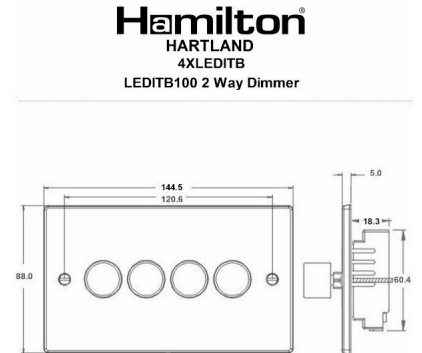

734XLEDITB100

Hartland | HARTLAND RANGE | LED Trailing/Leading Edge Push On/Off Rotary 2 Way Switching Dimmers

Item Image

Wiring

Dimensions

Primary Range	Hartland
Insert Type	4 gang 100W LED Trailing/Leading Edge Push On/Off Rotary 2 Way Switching Dimmer
Insert Colour	Bright Steel
EAN13 Barcode	5017504079291
Commodity Code	85365015
Luckins TSI	403373622
Dimensions(Nominal)	Double: Height = 88.0mm Width = 144.5mm Depth = 5.0mm
Switched Poles	Single
Current Rating	0.3A Per Gang
Voltage	230V AC
Maximum Load	5-70W Per Gang
Mains Frequency	50Hz
IP Rating	IP2XD
Terminal Capacity 1	2X1mm ²
Terminal Capacity 2	2X1.5mm ²
Earth Terminal Capacity 1	5x1mm ²
Earth Terminal Capacity 2	4X1.5mm ²
Earth Terminal Capacity 3	3X2.5mm ²
Earth Terminal Capacity 4	1X4mm ² Multi-Strand
Earth Terminal Capacity 5	1X6mm ²
Product Class 1	Face plate must be earthed
Ambient Operating Temperature	-5°C to +40°C
Recommended Location	Internal Use Only
Maximum Installation Altitude	2000m
Standard/Approval	BS EN 60669-2-1
Additional Notes	Trailing Edge & Leading Edge Dimmer