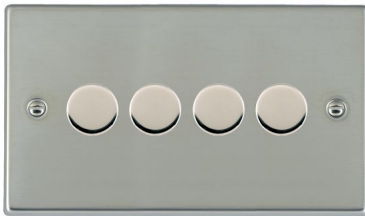

734XLEDITB100

Hartland | HARTLAND RANGE | LED Trailing/Leading Edge Push On/Off Rotary 2 Way Switching Dimmers

Item Image

Wiring

Dimensions

Primary Range	Hartland
Insert Type	4 gang 100W LED Trailing/Leading Edge Push On/Off Rotary 2 Way Switching Dimmer
Insert Colour	Bright Steel
EAN13 Barcode	5017504079291
Commodity Code	85365015
Luckins TSI	403373622
Dimensions(Nominal)	Double: Height = 88.0mm Width = 144.5mm Depth = 5.0mm
Switched Poles	Single
Current Rating	0.3A Per Gang
Voltage	230V AC
Maximum Load	5-70W Per Gang
Mains Frequency	50Hz
IP Rating	IP2XD
Terminal Capacity 1	2X1mm ²
Terminal Capacity 2	2X1.5mm ²
Earth Terminal Capacity 1	5x1mm ²
Earth Terminal Capacity 2	4X1.5mm ²
Earth Terminal Capacity 3	3X2.5mm ²
Earth Terminal Capacity 4	1X4mm ² Multi-Strand
Earth Terminal Capacity 5	1X6mm ²
Product Class 1	Face plate must be earthed
Ambient Operating Temperature	-5°C to +40°C
Recommended Location	Internal Use Only
Maximum Installation Altitude	2000m
Standard/Approval	BS EN 60669-2-1
Additional Notes	Trailing Edge & Leading Edge Dimmer