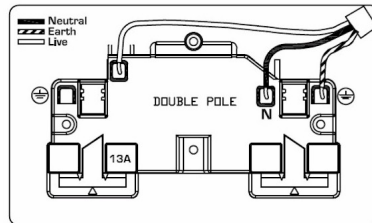

7G2MWSS2WH-W

Hartland G2 | HARTLAND G2 RANGE | Power Sockets

Item Image

Wiring

Dimensions

Primary Range	Hartland G2
Insert Type	2 gang 13A Double Pole Switched Socket
Insert Colour	White/White
EAN13 Barcode	5051164005122
Commodity Code	85363010
Luckins TSI	407517918
Dimensions(Nominal)	Double: Height = 87.4mm Width = 144.4mm Depth = 4.65mm
Weight	265 GR
Switched Poles	Double
Current Rating	13 Amp
Voltage	220/250V AC
Maximum Load	13 Amp
Mains Frequency	50Hz
IP Rating	IP2XD
Contact Gap Minimum	3mm
Terminal Capacity 1	4x2.5mm ²
Terminal Capacity 2	3x4mm ²
Terminal Capacity 3	2x6mm ² Multi-Strand
Terminal Capacity 4	1x10mm ²
Earth Terminal Capacity 1	4x2.5mm ²
Earth Terminal Capacity 2	3x4mm ²
Earth Terminal Capacity 3	2x6mm ² Multi-Strand
Earth Terminal Capacity 4	1x10mm ²
Product Class 1	Must be earthed
Ambient Operating Temperature	-5° to +40°C
Recommended Location	Internal Use Only
Maximum Installation Altitude	2000m
Standard/Approval	BS 1363-2
Additional Notes	Dual Earth: Yes