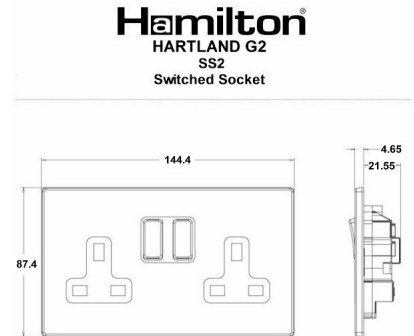

7G2MWSS2WH-W

Hartland G2 | HARTLAND G2 RANGE | Power Sockets

Item Image

Wiring

Dimensions

Primary Range	Hartland G2
Insert Type	2 gang 13A Double Pole Switched Socket
Insert Colour	White/White
EAN13 Barcode	5051164005122
Commodity Code	85363010
Luckins TSI	407517918
Dimensions(Nominal)	Double: Height = 87.4mm Width = 144.4mm Depth = 4.65mm
Weight	265 GR
Switched Poles	Double
Current Rating	13 Amp
Voltage	220/250V AC
Maximum Load	13 Amp
Mains Frequency	50Hz
IP Rating	IP2XD
Contact Gap Minimum	3mm
Terminal Capacity 1	4x2.5mm ²
Terminal Capacity 2	3x4mm ²
Terminal Capacity 3	2x6mm ² Multi-Strand
Terminal Capacity 4	1x10mm ²
Earth Terminal Capacity 1	4x2.5mm ²
Earth Terminal Capacity 2	3x4mm ²
Earth Terminal Capacity 3	2x6mm ² Multi-Strand
Earth Terminal Capacity 4	1x10mm ²
Product Class 1	Must be earthed
Ambient Operating Temperature	-5° to +40°C
Recommended Location	Internal Use Only
Maximum Installation Altitude	2000m
Standard/Approval	BS 1363-2
Additional Notes	Dual Earth: Yes