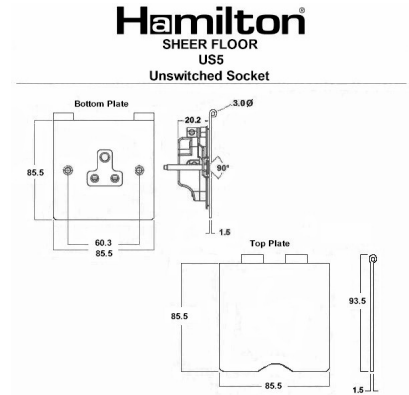

### Sheer Floor Sockets | SHEER FLOOR SOCKETS RANGE | Power Sockets

Item Image

Wiring

Dimensions

Primary Range	Sheer Floor Sockets
Insert Type	1 gang 5A Unswitched Socket
Insert Colour	White
EAN13 Barcode	5017504034955
Commodity Code	85363010
Luckins TSI	398355399
Dimensions(Nominal)	Single: Height = 93.5mm Width = 85.5mm Depth = 3.0mm (6.5mm Hinged Cover)
Switched Poles	None
Current Rating	5 Amp
Voltage	220/250V AC
Maximum Load	5 Amp
Mains Frequency	50Hz
IP Rating	IP2XD
Contact Gap Minimum	None
Terminal Capacity 1	5 x1mm <sup>2</sup>
Terminal Capacity 2	4x1.5mm <sup>2</sup>
Terminal Capacity 3	2x2.5mm <sup>2</sup>
Terminal Capacity 4	1x4mm <sup>2</sup>
Earth Terminal Capacity 1	5x1mm <sup>2</sup>
Earth Terminal Capacity 2	4 x 1.5mm <sup>2</sup>
Earth Terminal Capacity 3	2 x 2.5mm <sup>2</sup>
Earth Terminal Capacity 4	1 x 4mm <sup>2</sup>
Product Class 1	Must be earthed
Ambient Operating Temperature	-5° to +40°C
Recommended Location	Internal Use Only
Maximum Installation Altitude	2000m
Standard/Approval	BS 546
Additional Notes	Shuttered: Yes