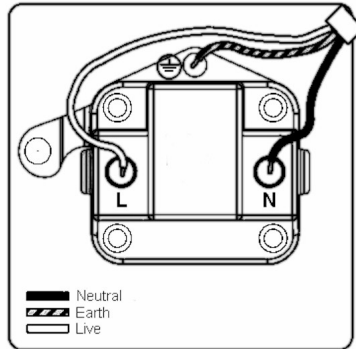

### Sheer Floor Sockets | SHEER FLOOR SOCKETS RANGE | Power Sockets

Item Image

Wiring

Dimensions

Primary Range	Sheer Floor Sockets
Insert Type	1 gang 5A Unswitched Socket
Insert Colour	White
EAN13 Barcode	5017504034955
Commodity Code	85363010
Luckins TSI	398355399
Dimensions(Nominal)	Single: Height = 93.5mm Width = 85.5mm Depth = 3.0mm (6.5mm Hinged Cover)
Switched Poles	None
Current Rating	5 Amp
Voltage	220/250V AC
Maximum Load	5 Amp
Mains Frequency	50Hz
IP Rating	IP2XD
Contact Gap Minimum	None
Terminal Capacity 1	5 x1mm <sup>2</sup>
Terminal Capacity 2	4x1.5mm <sup>2</sup>
Terminal Capacity 3	2x2.5mm <sup>2</sup>
Terminal Capacity 4	1x4mm <sup>2</sup>
Earth Terminal Capacity 1	5x1mm <sup>2</sup>
Earth Terminal Capacity 2	4 x 1.5mm <sup>2</sup>
Earth Terminal Capacity 3	2 x 2.5mm <sup>2</sup>
Earth Terminal Capacity 4	1 x 4mm <sup>2</sup>
Product Class 1	Must be earthed
Ambient Operating Temperature	-5° to +40°C
Recommended Location	Internal Use Only
Maximum Installation Altitude	2000m
Standard/Approval	BS 546
Additional Notes	Shuttered: Yes