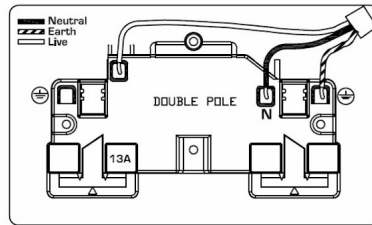

### Hartland CFX | HARTLAND CFX RANGE | Power Sockets

Item Image

Wiring

Dimensions

Primary Range	Hartland CFX
Insert Type	2 gang 13A Double Pole Switched Socket
Insert Colour	Black/Black
EAN13 Barcode	5017504014803
Commodity Code	85363010
Luckins TSI	398320162
Dimensions(Nominal)	Double: Height = 86.0mm Width = 145.0mm Depth = 5.0mm
Weight	261 GR
Switched Poles	Double
Current Rating	13 Amp
Voltage	220/250V AC
Maximum Load	13 Amp
Mains Frequency	50Hz
IP Rating	IP2XD
Contact Gap Minimum	3mm
Terminal Capacity 1	4x2.5mm <sup>2</sup>
Terminal Capacity 2	3x4mm <sup>2</sup>
Terminal Capacity 3	2x6mm <sup>2</sup> Multi-Strand
Terminal Capacity 4	1x10mm <sup>2</sup>
Earth Terminal Capacity 1	4x2.5mm <sup>2</sup>
Earth Terminal Capacity 2	3x4mm <sup>2</sup>
Earth Terminal Capacity 3	2x6mm <sup>2</sup> Multi-Strand
Earth Terminal Capacity 4	1x10mm <sup>2</sup>
Product Class 1	Must be earthed
Ambient Operating Temperature	-5° to +40°C
Recommended Location	Internal Use Only
Maximum Installation Altitude	2000m
Standard/Approval	BS 1363-2
Additional Notes	Dual Earth: Yes