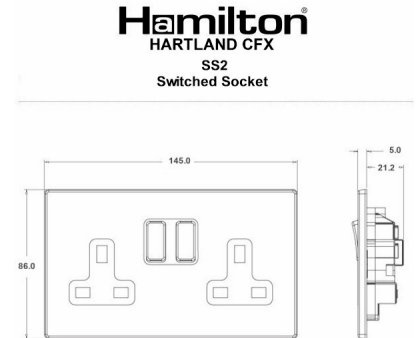

### Hartland CFX | HARTLAND CFX RANGE | Power Sockets

Item Image

Wiring

Dimensions

Primary Range	Hartland CFX
Insert Type	2 gang 13A Double Pole Switched Socket
Insert Colour	Black/Black
EAN13 Barcode	5017504014803
Commodity Code	85363010
Luckins TSI	398320162
Dimensions(Nominal)	Double: Height = 86.0mm Width = 145.0mm Depth = 5.0mm
Weight	261 GR
Switched Poles	Double
Current Rating	13 Amp
Voltage	220/250V AC
Maximum Load	13 Amp
Mains Frequency	50Hz
IP Rating	IP2XD
Contact Gap Minimum	3mm
Terminal Capacity 1	4x2.5mm <sup>2</sup>
Terminal Capacity 2	3x4mm <sup>2</sup>
Terminal Capacity 3	2x6mm <sup>2</sup> Multi-Strand
Terminal Capacity 4	1x10mm <sup>2</sup>
Earth Terminal Capacity 1	4x2.5mm <sup>2</sup>
Earth Terminal Capacity 2	3x4mm <sup>2</sup>
Earth Terminal Capacity 3	2x6mm <sup>2</sup> Multi-Strand
Earth Terminal Capacity 4	1x10mm <sup>2</sup>
Product Class 1	Must be earthed
Ambient Operating Temperature	-5° to +40°C
Recommended Location	Internal Use Only
Maximum Installation Altitude	2000m
Standard/Approval	BS 1363-2
Additional Notes	Dual Earth: Yes