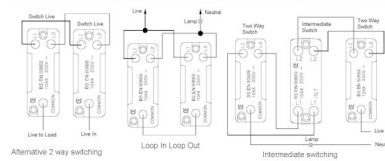

7G24R22SS-B

Hartland G2 | HARTLAND G2 RANGE | Rocker Switches

Item Image

Wiring

Dimensions

Hamilton®
HARTLAND G2
MGR22
10AX 2 Way Rocker

Primary Range	Hartland G2
Insert Type	2 gang 10AX 2 Way Rocker
Insert Colour	Satin Steel/Black
EAN13 Barcode	5051164002183
Commodity Code	85363010
Luckins TSI	407520701
Dimensions(Nominal)	Single: Height = 87.4mm Width = 87.4mm Depth = 4.65mm
Switched Poles	Single
Current Rating	10AX
Voltage	220/250V AC
Maximum Load	10 Amp inductive
Mains Frequency	50Hz
IP Rating	IP2XD
Contact Gap Minimum	3mm
Terminal Capacity 1	5x1mm ²
Terminal Capacity 2	4x1.5mm ²
Terminal Capacity 3	1x2.5mm ²
Terminal Capacity 4	1x4mm ² Multi-strand
Terminal Capacity 5	1x6mm ²
Earth Terminal Capacity 1	5x1mm ²
Earth Terminal Capacity 2	4x1.5mm ²
Earth Terminal Capacity 3	3x2.5mm ²
Earth Terminal Capacity 4	1x4mm ² Multi-strand
Earth Terminal Capacity 5	1x6mm ²
Product Class 1	Must be earthed
Ambient Operating Temperature	-5° to +40°C
Recommended Location	Internal Use Only
Maximum Installation Altitude	2000m
Standard/Approval	BS EN 60669-1