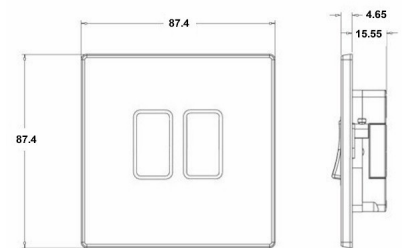

7G24R22SS-B

Hartland G2 | HARTLAND G2 RANGE | Rocker Switches

Item Image

Wiring

Dimensions

Hamilton®
HARTLAND G2
MGR22
10AX 2 Way Rocker

Primary Range	Hartland G2
Insert Type	2 gang 10AX 2 Way Rocker
Insert Colour	Satin Steel/Black
EAN13 Barcode	5051164002183
Commodity Code	85363010
Luckins TSI	407520701
Dimensions(Nominal)	Single: Height = 87.4mm Width = 87.4mm Depth = 4.65mm
Switched Poles	Single
Current Rating	10AX
Voltage	220/250V AC
Maximum Load	10 Amp inductive
Mains Frequency	50Hz
IP Rating	IP2XD
Contact Gap Minimum	3mm
Terminal Capacity 1	5x1mm ²
Terminal Capacity 2	4x1.5mm ²
Terminal Capacity 3	1x2.5mm ²
Terminal Capacity 4	1x4mm ² Multi-strand
Terminal Capacity 5	1x6mm ²
Earth Terminal Capacity 1	5x1mm ²
Earth Terminal Capacity 2	4x1.5mm ²
Earth Terminal Capacity 3	3x2.5mm ²
Earth Terminal Capacity 4	1x4mm ² Multi-strand
Earth Terminal Capacity 5	1x6mm ²
Product Class 1	Must be earthed
Ambient Operating Temperature	-5° to +40°C
Recommended Location	Internal Use Only
Maximum Installation Altitude	2000m
Standard/Approval	BS EN 60669-1