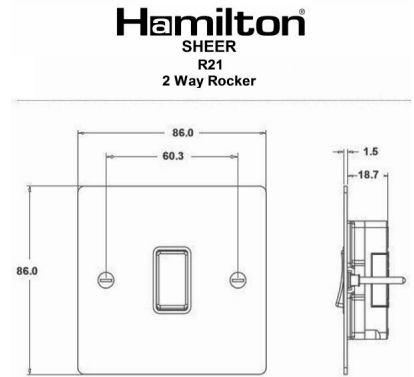

### Sheer | SHEER RANGE | Rocker Switches

Item Image

Wiring

Dimensions

Primary Range	Sheer
Insert Type	1 gang 10AX 2 Way Rocker
Insert Colour	White/White
EAN13 Barcode	5017504033132
Commodity Code	85363010
Luckins TSI	404398237
Dimensions(Nominal)	Single: Height = 86.0mm Width = 86.0mm Depth = 1.5mm
Weight	230 GR
Switched Poles	Single
Current Rating	10AX
Voltage	220/250V AC
Maximum Load	10 Amp inductive
Mains Frequency	50Hz
IP Rating	IP2XD
Contact Gap Minimum	3mm
Terminal Capacity 1	5x1mm <sup>2</sup>
Terminal Capacity 2	4x1.5mm <sup>2</sup>
Terminal Capacity 3	1x2.5mm <sup>2</sup>
Terminal Capacity 4	1x4mm <sup>2</sup> Multi-strand
Terminal Capacity 5	1x6mm <sup>2</sup>
Earth Terminal Capacity 1	5x1mm <sup>2</sup>
Earth Terminal Capacity 2	4x1.5mm <sup>2</sup>
Earth Terminal Capacity 3	3x2.5mm <sup>2</sup>
Earth Terminal Capacity 4	1x4mm <sup>2</sup> Multi-strand
Earth Terminal Capacity 5	1x6mm <sup>2</sup>
Product Class 1	Must be earthed
Ambient Operating Temperature	-5° to +40°C
Recommended Location	Internal Use Only
Maximum Installation Altitude	2000m