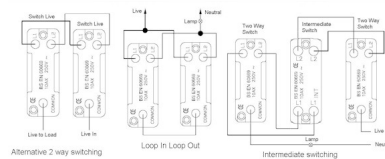

### Sheer | SHEER RANGE | Rocker Switches

Item Image

Wiring

Dimensions

Primary Range	Sheer
Insert Type	1 gang 10AX 2 Way Rocker
Insert Colour	White/White
EAN13 Barcode	5017504033132
Commodity Code	85363010
Luckins TSI	404398237
Dimensions(Nominal)	Single: Height = 86.0mm Width = 86.0mm Depth = 1.5mm
Weight	230 GR
Switched Poles	Single
Current Rating	10AX
Voltage	220/250V AC
Maximum Load	10 Amp inductive
Mains Frequency	50Hz
IP Rating	IP2XD
Contact Gap Minimum	3mm
Terminal Capacity 1	5x1mm <sup>2</sup>
Terminal Capacity 2	4x1.5mm <sup>2</sup>
Terminal Capacity 3	1x2.5mm <sup>2</sup>
Terminal Capacity 4	1x4mm <sup>2</sup> Multi-strand
Terminal Capacity 5	1x6mm <sup>2</sup>
Earth Terminal Capacity 1	5x1mm <sup>2</sup>
Earth Terminal Capacity 2	4x1.5mm <sup>2</sup>
Earth Terminal Capacity 3	3x2.5mm <sup>2</sup>
Earth Terminal Capacity 4	1x4mm <sup>2</sup> Multi-strand
Earth Terminal Capacity 5	1x6mm <sup>2</sup>
Product Class 1	Must be earthed
Ambient Operating Temperature	-5° to +40°C
Recommended Location	Internal Use Only
Maximum Installation Altitude	2000m