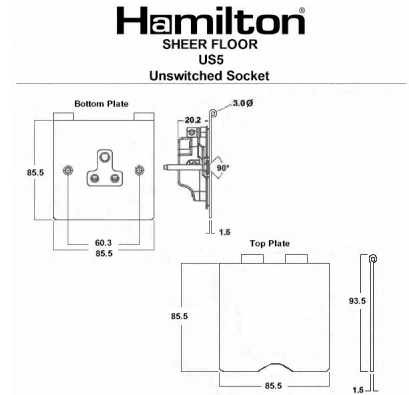

89DUS5B

Sheer Floor Sockets | SHEER FLOOR SOCKETS RANGE | Power Sockets

Item Image

Wiring

Dimensions

Primary Range	Sheer Floor Sockets
Insert Type	1 gang 5A Unswitched Socket
Insert Colour	Black
EAN13 Barcode	5017504035297
Commodity Code	85363010
Luckins TSI	398360164
Dimensions(Nominal)	Single: Height = 93.5mm Width = 85.5mm Depth = 3.0mm (6.5mm Hinged Cover)
Weight	242 GR
Switched Poles	None
Current Rating	5 Amp
Voltage	220/250V AC
Maximum Load	5 Amp
Mains Frequency	50Hz
IP Rating	IP2XD
Contact Gap Minimum	None
Terminal Capacity 1	5 x1mm ²
Terminal Capacity 2	4x1.5mm ²
Terminal Capacity 3	2x2.5mm ²
Terminal Capacity 4	1x4mm ²
Earth Terminal Capacity 1	5x1mm ²
Earth Terminal Capacity 2	4 x 1.5mm ²
Earth Terminal Capacity 3	2 x 2.5mm ²
Earth Terminal Capacity 4	1 x 4mm ²
Product Class 1	Must be earthed
Ambient Operating Temperature	-5° to +40°C
Recommended Location	Internal Use Only
Maximum Installation Altitude	2000m
Standard/Approval	BS 546