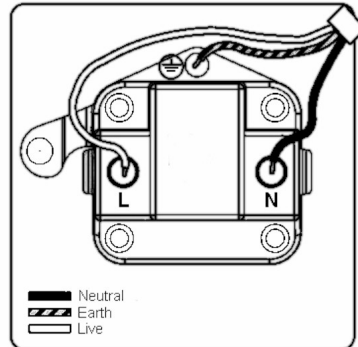

89DUS5B

Sheer Floor Sockets | SHEER FLOOR SOCKETS RANGE | Power Sockets

Item Image

Wiring

Dimensions

Primary Range	Sheer Floor Sockets
Insert Type	1 gang 5A Unswitched Socket
Insert Colour	Black
EAN13 Barcode	5017504035297
Commodity Code	85363010
Luckins TSI	398360164
Dimensions(Nominal)	Single: Height = 93.5mm Width = 85.5mm Depth = 3.0mm (6.5mm Hinged Cover)
Weight	242 GR
Switched Poles	None
Current Rating	5 Amp
Voltage	220/250V AC
Maximum Load	5 Amp
Mains Frequency	50Hz
IP Rating	IP2XD
Contact Gap Minimum	None
Terminal Capacity 1	5 x1mm ²
Terminal Capacity 2	4x1.5mm ²
Terminal Capacity 3	2x2.5mm ²
Terminal Capacity 4	1x4mm ²
Earth Terminal Capacity 1	5x1mm ²
Earth Terminal Capacity 2	4 x 1.5mm ²
Earth Terminal Capacity 3	2 x 2.5mm ²
Earth Terminal Capacity 4	1 x 4mm ²
Product Class 1	Must be earthed
Ambient Operating Temperature	-5° to +40°C
Recommended Location	Internal Use Only
Maximum Installation Altitude	2000m
Standard/Approval	BS 546