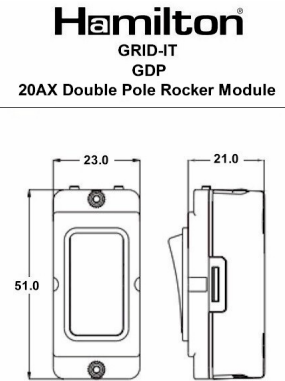

### GRID-IT | GRID-IT RANGE | Rocker Switch Modules 20AX Double Pole Rocker Module + Printed Legend

Item Image

Wiring

Dimensions

Primary Range	GRID-IT
Insert Type	20AX Double Pole Rocker Module + Printed Legend
Insert Colour	Black Washer Dryer/Black
EAN13 Barcode	5017504070748
Commodity Code	85363030
Luckins TSI	405688412
Dimensions(Nominal)	Module: Height = Width = Depth =
Weight	43 GR
Switched Poles	Double
Current Rating	20AX
Voltage	220/250V AC
Maximum Load	20 Amp inductive
Mains Frequency	50Hz
IP Rating	IP2XD
Contact Gap Minimum	3mm
Terminal Capacity 1	5x1mm <sup>2</sup>
Terminal Capacity 2	4x1.5mm <sup>2</sup>
Terminal Capacity 3	2x2.5mm <sup>2</sup>
Terminal Capacity 4	1x4mm <sup>2</sup> Multi-strand
Terminal Capacity 5	1x6mm <sup>2</sup>
Earth Terminal Capacity 1	6x1mm <sup>2</sup>
Earth Terminal Capacity 2	5x1.5mm <sup>2</sup>
Earth Terminal Capacity 3	3x2.5mm <sup>2</sup>
Earth Terminal Capacity 4	2x4mm <sup>2</sup> Multi-strand
Earth Terminal Capacity 5	1x6mm <sup>2</sup>
Product Class 1	Face plate must be earthed
Ambient Operating Temperature	-5° to +40°C
Recommended Location	Internal Use Only
Maximum Installation Altitude	2000m