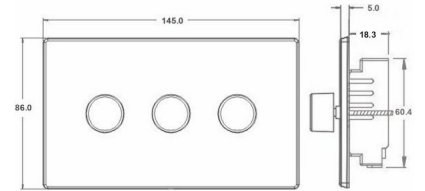

74C3XLEDITB100

Hartland CFX | HARTLAND CFX RANGE | LED Trailing/Leading Edge Push On/Off Rotary 2 Way Switching Dimmers

Item Image

Wiring

Dimensions

Hamilton®
HARTLAND CFX
3XLEDITB
LEDITB100 2 Way Dimmer

Primary Range	Hartland CFX
Insert Type	3 gang 100W LED Trailing/Leading Edge Push On/Off Rotary 2 Way Switching Dimmer
Insert Colour	Satin Steel
EAN13 Barcode	5017504079369
Commodity Code	85365015
Luckins TSI	403372500
Dimensions(Nominal)	Double: Height = 86.0mm Width = 145.0mm Depth = 5.0mm
Weight	397 GR
Switched Poles	Single
Current Rating	0.3A Per Gang
Voltage	230V AC
Maximum Load	5-70W Per Gang
Mains Frequency	50Hz
IP Rating	IP2XD
Terminal Capacity 1	2X1mm ²
Terminal Capacity 2	2X1.5mm ²
Earth Terminal Capacity 1	5x1mm ²
Earth Terminal Capacity 2	4X1.5mm ²
Earth Terminal Capacity 3	3X2.5mm ²
Earth Terminal Capacity 4	1X4mm ² Multi-Strand
Earth Terminal Capacity 5	1X6mm ²
Product Class 1	Face plate must be earthed
Ambient Operating Temperature	-5°C to +40°C
Recommended Location	Internal Use Only
Maximum Installation Altitude	2000m
Standard/Approval	BS EN 60669-2-1
Additional Notes	Trailing Edge & Leading Edge Dimmer