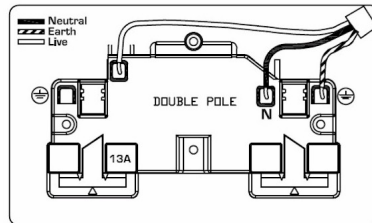

7G24SS2SS-B

Hartland G2 | HARTLAND G2 RANGE | Power Sockets

Item Image

Wiring

Dimensions

Primary Range	Hartland G2
Insert Type	2 gang 13A Double Pole Switched Socket
Insert Colour	Satin Steel/Black
EAN13 Barcode	5051164002404
Commodity Code	85363010
Luckins TSI	407518425
Dimensions(Nominal)	Double: Height = 87.4mm Width = 144.4mm Depth = 4.65mm
Switched Poles	Double
Current Rating	13 Amp
Voltage	220/250V AC
Maximum Load	13 Amp
Mains Frequency	50Hz
IP Rating	IP2XD
Contact Gap Minimum	3mm
Terminal Capacity 1	4x2.5mm ²
Terminal Capacity 2	3x4mm ²
Terminal Capacity 3	2x6mm ² Multi-Strand
Terminal Capacity 4	1x10mm ²
Earth Terminal Capacity 1	4x2.5mm ²
Earth Terminal Capacity 2	3x4mm ²
Earth Terminal Capacity 3	2x6mm ² Multi-Strand
Earth Terminal Capacity 4	1x10mm ²
Product Class 1	Must be earthed
Ambient Operating Temperature	-5° to +40°C
Recommended Location	Internal Use Only
Maximum Installation Altitude	2000m
Standard/Approval	BS 1363-2
Additional Notes	Dual Earth: Yes