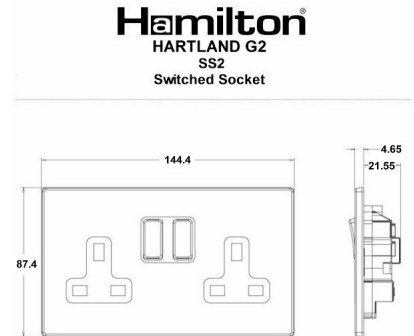

7G24SS2SS-B

Hartland G2 | HARTLAND G2 RANGE | Power Sockets

Item Image

Wiring

Dimensions

Primary Range	Hartland G2
Insert Type	2 gang 13A Double Pole Switched Socket
Insert Colour	Satin Steel/Black
EAN13 Barcode	5051164002404
Commodity Code	85363010
Luckins TSI	407518425
Dimensions(Nominal)	Double: Height = 87.4mm Width = 144.4mm Depth = 4.65mm
Switched Poles	Double
Current Rating	13 Amp
Voltage	220/250V AC
Maximum Load	13 Amp
Mains Frequency	50Hz
IP Rating	IP2XD
Contact Gap Minimum	3mm
Terminal Capacity 1	4x2.5mm ²
Terminal Capacity 2	3x4mm ²
Terminal Capacity 3	2x6mm ² Multi-Strand
Terminal Capacity 4	1x10mm ²
Earth Terminal Capacity 1	4x2.5mm ²
Earth Terminal Capacity 2	3x4mm ²
Earth Terminal Capacity 3	2x6mm ² Multi-Strand
Earth Terminal Capacity 4	1x10mm ²
Product Class 1	Must be earthed
Ambient Operating Temperature	-5° to +40°C
Recommended Location	Internal Use Only
Maximum Installation Altitude	2000m
Standard/Approval	BS 1363-2
Additional Notes	Dual Earth: Yes