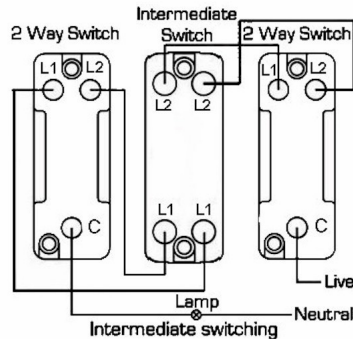

#### Dimensions

**Hamilton®**  
HARTLAND G2  
MGR32  
10AX Intermediate Rocker

Primary Range	Hartland G2
Insert Type	2 gang 10AX Intermediate Rocker
Insert Colour	Satin Steel/Black
EAN13 Barcode	5051164002268
Commodity Code	85363010
Luckins TSI	407520837
Dimensions(Nominal)	Single: Height = 87.4mm Width = 87.4mm Depth = 4.65mm
Switched Poles	Single
Current Rating	10AX
Voltage	220/250V AC
Maximum Load	10 Amp inductive
Mains Frequency	50Hz
IP Rating	IP2XD
Contact Gap Minimum	3mm
Terminal Capacity 1	5x1mm <sup>2</sup>
Terminal Capacity 2	4x1.5mm <sup>2</sup>
Terminal Capacity 3	1x2.5mm <sup>2</sup>
Terminal Capacity 4	1x4mm <sup>2</sup> Multi-strand
Terminal Capacity 5	1x6mm <sup>2</sup>
Earth Terminal Capacity 1	5x1mm <sup>2</sup>
Earth Terminal Capacity 2	4x1.5mm <sup>2</sup>
Earth Terminal Capacity 3	3x2.5mm <sup>2</sup>
Earth Terminal Capacity 4	1x4mm <sup>2</sup> Multi-strand
Earth Terminal Capacity 5	1x6mm <sup>2</sup>
Product Class 1	Must be earthed
Ambient Operating Temperature	-5° to +40°C
Recommended Location	Internal Use Only
Maximum Installation Altitude	2000m
Standard/Approval	BS EN 60669-1