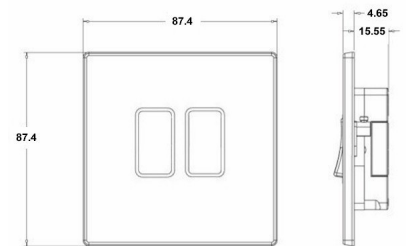

#### Item Image

#### Dimensions

**Hamilton®**  
HARTLAND G2  
MGR32  
10AX Intermediate Rocker

Primary Range	Hartland G2
Insert Type	2 gang 10AX Intermediate Rocker
Insert Colour	Satin Steel/Black
EAN13 Barcode	5051164002268
Commodity Code	85363010
Luckins TSI	407520837
Dimensions(Nominal)	Single: Height = 87.4mm Width = 87.4mm Depth = 4.65mm
Switched Poles	Single
Current Rating	10AX
Voltage	220/250V AC
Maximum Load	10 Amp inductive
Mains Frequency	50Hz
IP Rating	IP2XD
Contact Gap Minimum	3mm
Terminal Capacity 1	5x1mm <sup>2</sup>
Terminal Capacity 2	4x1.5mm <sup>2</sup>
Terminal Capacity 3	1x2.5mm <sup>2</sup>
Terminal Capacity 4	1x4mm <sup>2</sup> Multi-strand
Terminal Capacity 5	1x6mm <sup>2</sup>
Earth Terminal Capacity 1	5x1mm <sup>2</sup>
Earth Terminal Capacity 2	4x1.5mm <sup>2</sup>
Earth Terminal Capacity 3	3x2.5mm <sup>2</sup>
Earth Terminal Capacity 4	1x4mm <sup>2</sup> Multi-strand
Earth Terminal Capacity 5	1x6mm <sup>2</sup>
Product Class 1	Must be earthed
Ambient Operating Temperature	-5° to +40°C
Recommended Location	Internal Use Only
Maximum Installation Altitude	2000m
Standard/Approval	BS EN 60669-1