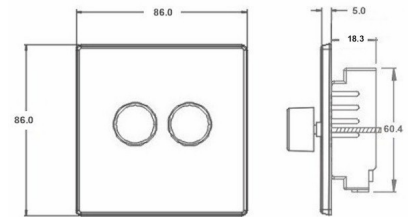

74C2XLEDITB100

Hartland CFX | HARTLAND CFX RANGE | LED Trailing/Leading Edge Push On/Off Rotary 2 Way Switching Dimmers

Item Image

Wiring

Dimensions

Hamilton®
HARTLAND CFX
2XLEDITB
LEDITB100 2 Way Dimmer

Primary Range	Hartland CFX
Insert Type	2 gang 100W LED Trailing/Leading Edge Push On/Off Rotary 2 Way Switching Dimmer
Insert Colour	Satin Steel
EAN13 Barcode	5017504079352
Commodity Code	85365015
Luckins TSI	403372490
Dimensions(Nominal)	Single: Height = 86.0mm Width = 86.0mm Depth = 5.0mm
Weight	246 GR
Switched Poles	Single
Current Rating	0.3A Per Gang
Voltage	230V AC
Maximum Load	5-70W Per Gang
Mains Frequency	50Hz
IP Rating	IP2XD
Terminal Capacity 1	2X1mm ²
Terminal Capacity 2	2X1.5mm ²
Earth Terminal Capacity 1	5x1mm ²
Earth Terminal Capacity 2	4X1.5mm ²
Earth Terminal Capacity 3	3X2.5mm ²
Earth Terminal Capacity 4	1X4mm ² Multi-Strand
Earth Terminal Capacity 5	1X6mm ²
Product Class 1	Face plate must be earthed
Ambient Operating Temperature	-5°C to +40°C
Recommended Location	Internal Use Only
Maximum Installation Altitude	2000m
Standard/Approval	BS EN 60669-2-1
Additional Notes	Trailing Edge & Leading Edge Dimmer