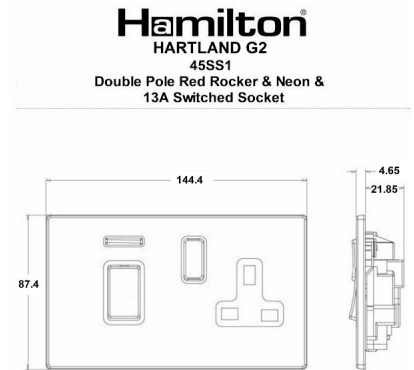

7G2445SSISS-B

Hartland G2 | HARTLAND G2 RANGE | Double Pole Switches

Item Image

Wiring

Dimensions

Primary Range	Hartland G2
Insert Type	45A Double Pole Red Rocker + Neon + 13A Switched Socket
Insert Colour	Red+Satin Steel/Black
EAN13 Barcode	5051164001902
Commodity Code	85363030
Luckins TSI	407520565
Dimensions(Nominal)	Double: Height = 87.4mm Width = 144.4mm Depth = 4.65mm
Switched Poles	Double
Current Rating	Switch 45 Amp Socket 13 Amp
Voltage	220/250V AC
Maximum Load	Switch 45 Amp Socket 13
Mains Frequency	50Hz
IP Rating	IP2XD
Contact Gap Minimum	3mm
Terminal Capacity 1	3x6mm ²
Terminal Capacity 2	2x10mm ²
Terminal Capacity 3	1x16mm ²
Earth Terminal Capacity 1	3x6mm ²
Earth Terminal Capacity 2	2x10mm ²
Earth Terminal Capacity 3	1x16mm ²
Product Class 1	Must be earthed
Ambient Operating Temperature	-5° to +40°C
Recommended Location	Internal Use Only
Maximum Installation Altitude	2000m
Standard/Approval	BS 4177