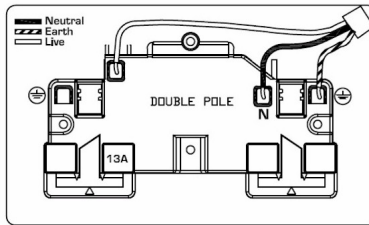

7G24SS2SS-W

Hartland G2 | HARTLAND G2 RANGE | Power Sockets

Item Image

Wiring

Dimensions

Primary Range	Hartland G2
Insert Type	2 gang 13A Double Pole Switched Socket
Insert Colour	Satin Steel/White
EAN13 Barcode	5051164002411
Commodity Code	85363010
Luckins TSI	407518441
Dimensions(Nominal)	Double: Height = 87.4mm Width = 144.4mm Depth = 4.65mm
Switched Poles	Double
Current Rating	13 Amp
Voltage	220/250V AC
Maximum Load	13 Amp
Mains Frequency	50Hz
IP Rating	IP2XD
Contact Gap Minimum	3mm
Terminal Capacity 1	4x2.5mm ²
Terminal Capacity 2	3x4mm ²
Terminal Capacity 3	2x6mm ² Multi-Strand
Terminal Capacity 4	1x10mm ²
Earth Terminal Capacity 1	4x2.5mm ²
Earth Terminal Capacity 2	3x4mm ²
Earth Terminal Capacity 3	2x6mm ² Multi-Strand
Earth Terminal Capacity 4	1x10mm ²
Product Class 1	Must be earthed
Ambient Operating Temperature	-5° to +40°C
Recommended Location	Internal Use Only
Maximum Installation Altitude	2000m
Standard/Approval	BS 1363-2
Additional Notes	Dual Earth: Yes