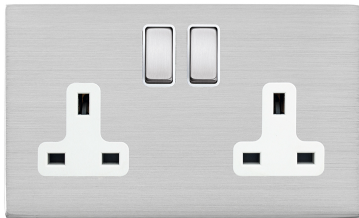

7G24SS2SS-W

Hartland G2 | HARTLAND G2 RANGE | Power Sockets

Item Image

Wiring

Dimensions

Primary Range	Hartland G2
Insert Type	2 gang 13A Double Pole Switched Socket
Insert Colour	Satin Steel/White
EAN13 Barcode	5051164002411
Commodity Code	85363010
Luckins TSI	407518441
Dimensions(Nominal)	Double: Height = 87.4mm Width = 144.4mm Depth = 4.65mm
Switched Poles	Double
Current Rating	13 Amp
Voltage	220/250V AC
Maximum Load	13 Amp
Mains Frequency	50Hz
IP Rating	IP2XD
Contact Gap Minimum	3mm
Terminal Capacity 1	4x2.5mm ²
Terminal Capacity 2	3x4mm ²
Terminal Capacity 3	2x6mm ² Multi-Strand
Terminal Capacity 4	1x10mm ²
Earth Terminal Capacity 1	4x2.5mm ²
Earth Terminal Capacity 2	3x4mm ²
Earth Terminal Capacity 3	2x6mm ² Multi-Strand
Earth Terminal Capacity 4	1x10mm ²
Product Class 1	Must be earthed
Ambient Operating Temperature	-5° to +40°C
Recommended Location	Internal Use Only
Maximum Installation Altitude	2000m
Standard/Approval	BS 1363-2
Additional Notes	Dual Earth: Yes