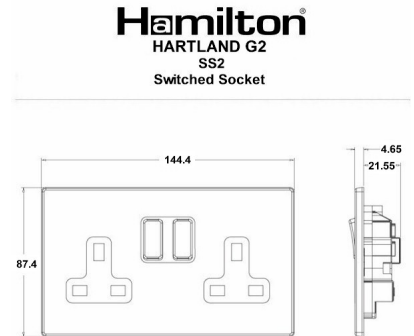

7G24SS2SS-W

Hartland G2 | HARTLAND G2 RANGE | Power Sockets

Item Image

Wiring

Dimensions

Primary Range	Hartland G2
Insert Type	2 gang 13A Double Pole Switched Socket
Insert Colour	Satin Steel/White
EAN13 Barcode	5051164002411
Commodity Code	85363010
Luckins TSI	407518441
Dimensions(Nominal)	Double: Height = 87.4mm Width = 144.4mm Depth = 4.65mm
Switched Poles	Double
Current Rating	13 Amp
Voltage	220/250V AC
Maximum Load	13 Amp
Mains Frequency	50Hz
IP Rating	IP2XD
Contact Gap Minimum	3mm
Terminal Capacity 1	4x2.5mm ²
Terminal Capacity 2	3x4mm ²
Terminal Capacity 3	2x6mm ² Multi-Strand
Terminal Capacity 4	1x10mm ²
Earth Terminal Capacity 1	4x2.5mm ²
Earth Terminal Capacity 2	3x4mm ²
Earth Terminal Capacity 3	2x6mm ² Multi-Strand
Earth Terminal Capacity 4	1x10mm ²
Product Class 1	Must be earthed
Ambient Operating Temperature	-5° to +40°C
Recommended Location	Internal Use Only
Maximum Installation Altitude	2000m
Standard/Approval	BS 1363-2
Additional Notes	Dual Earth: Yes