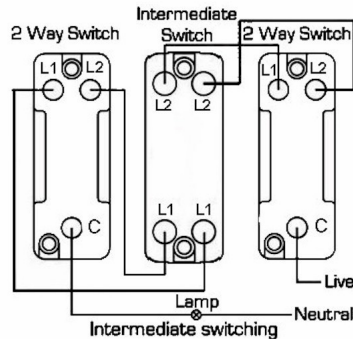

7G24R32SS-W

Hartland G2 | HARTLAND G2 RANGE | Rocker Switches

Item Image

Wiring

Dimensions

Hamilton®
HARTLAND G2
MGR32
10AX Intermediate Rocker

Primary Range	Hartland G2
Insert Type	2 gang 10AX Intermediate Rocker
Insert Colour	Satin Steel/White
EAN13 Barcode	5051164002275
Commodity Code	85363010
Luckins TSI	407520853
Dimensions(Nominal)	Single: Height = 87.4mm Width = 87.4mm Depth = 4.65mm
Switched Poles	Single
Current Rating	10AX
Voltage	220/250V AC
Maximum Load	10 Amp inductive
Mains Frequency	50Hz
IP Rating	IP2XD
Contact Gap Minimum	3mm
Terminal Capacity 1	5x1mm ²
Terminal Capacity 2	4x1.5mm ²
Terminal Capacity 3	1x2.5mm ²
Terminal Capacity 4	1x4mm ² Multi-strand
Terminal Capacity 5	1x6mm ²
Earth Terminal Capacity 1	5x1mm ²
Earth Terminal Capacity 2	4x1.5mm ²
Earth Terminal Capacity 3	3x2.5mm ²
Earth Terminal Capacity 4	1x4mm ² Multi-strand
Earth Terminal Capacity 5	1x6mm ²
Product Class 1	Must be earthed
Ambient Operating Temperature	-5° to +40°C
Recommended Location	Internal Use Only
Maximum Installation Altitude	2000m
Standard/Approval	BS EN 60669-1