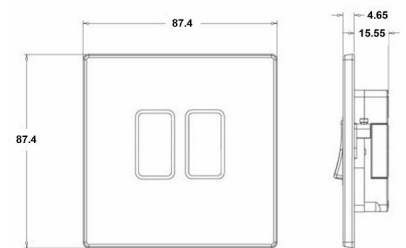

7G24R32SS-W

Hartland G2 | HARTLAND G2 RANGE | Rocker Switches

Item Image

Wiring

Dimensions

Hamilton®
HARTLAND G2
MGR32
10AX Intermediate Rocker

Primary Range	Hartland G2
Insert Type	2 gang 10AX Intermediate Rocker
Insert Colour	Satin Steel/White
EAN13 Barcode	5051164002275
Commodity Code	85363010
Luckins TSI	407520853
Dimensions(Nominal)	Single: Height = 87.4mm Width = 87.4mm Depth = 4.65mm
Switched Poles	Single
Current Rating	10AX
Voltage	220/250V AC
Maximum Load	10 Amp inductive
Mains Frequency	50Hz
IP Rating	IP2XD
Contact Gap Minimum	3mm
Terminal Capacity 1	5x1mm ²
Terminal Capacity 2	4x1.5mm ²
Terminal Capacity 3	1x2.5mm ²
Terminal Capacity 4	1x4mm ² Multi-strand
Terminal Capacity 5	1x6mm ²
Earth Terminal Capacity 1	5x1mm ²
Earth Terminal Capacity 2	4x1.5mm ²
Earth Terminal Capacity 3	3x2.5mm ²
Earth Terminal Capacity 4	1x4mm ² Multi-strand
Earth Terminal Capacity 5	1x6mm ²
Product Class 1	Must be earthed
Ambient Operating Temperature	-5° to +40°C
Recommended Location	Internal Use Only
Maximum Installation Altitude	2000m
Standard/Approval	BS EN 60669-1