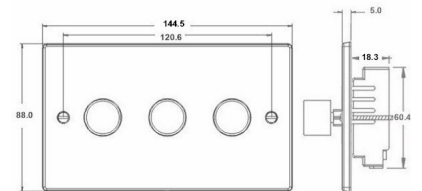

743XLEDITB100

Hartland | HARTLAND RANGE | LED Trailing/Leading Edge Push On/Off Rotary 2 Way Switching Dimmers

Item Image

Wiring

Dimensions

Hamilton®
HARTLAND
3XLEDITB
LEDITB100 2 Way Dimmer

Primary Range	Hartland
Insert Type	3 gang 100W LED Trailing/Leading Edge Push On/Off Rotary 2 Way Switching Dimmer
Insert Colour	Satin Steel
EAN13 Barcode	5017504079321
Commodity Code	85365015
Luckins TSI	403373651
Dimensions(Nominal)	Double: Height = 88.0mm Width = 144.5mm Depth = 5.0mm
Weight	397 GR
Switched Poles	Single
Current Rating	0.3A Per Gang
Voltage	230V AC
Maximum Load	5-70W Per Gang
Mains Frequency	50Hz
IP Rating	IP2XD
Terminal Capacity 1	2X1mm ²
Terminal Capacity 2	2X1.5mm ²
Earth Terminal Capacity 1	5x1mm ²
Earth Terminal Capacity 2	4X1.5mm ²
Earth Terminal Capacity 3	3X2.5mm ²
Earth Terminal Capacity 4	1X4mm ² Multi-Strand
Earth Terminal Capacity 5	1X6mm ²
Product Class 1	Face plate must be earthed
Ambient Operating Temperature	-5°C to +40°C
Recommended Location	Internal Use Only
Maximum Installation Altitude	2000m
Standard/Approval	BS EN 60669-2-1
Additional Notes	Trailing Edge & Leading Edge Dimmer