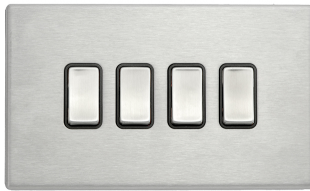

7G24R24SS-B

Hartland G2 | HARTLAND G2 RANGE | Rocker Switches

Item Image

Wiring

Dimensions

Hamilton®
HARTLAND G2
MGR24
10AX 2 Way Rocker

Primary Range	Hartland G2
Insert Type	4 gang 10AX 2 Way Rocker
Insert Colour	Satin Steel/Black
EAN13 Barcode	5051164002220
Commodity Code	85363010
Luckins TSI	407520769
Dimensions(Nominal)	Double: Height = 87.4mm Width = 144.4mm Depth = 4.65mm
Switched Poles	Single
Current Rating	10AX
Voltage	220/250V AC
Maximum Load	10 Amp inductive
Mains Frequency	50Hz
IP Rating	IP2XD
Contact Gap Minimum	3mm
Terminal Capacity 1	5x1mm ²
Terminal Capacity 2	4x1.5mm ²
Terminal Capacity 3	1x2.5mm ²
Terminal Capacity 4	1x4mm ² Multi-strand
Terminal Capacity 5	1x6mm ²
Earth Terminal Capacity 1	5x1mm ²
Earth Terminal Capacity 2	4x1.5mm ²
Earth Terminal Capacity 3	3x2.5mm ²
Earth Terminal Capacity 4	1x4mm ² Multi-strand
Earth Terminal Capacity 5	1x6mm ²
Product Class 1	Must be earthed
Ambient Operating Temperature	-5° to +40°C
Recommended Location	Internal Use Only
Maximum Installation Altitude	2000m
Standard/Approval	BS EN 60669-1

7G24R24SS-B

Hartland G2 | HARTLAND G2 RANGE | Rocker Switches

All products listed conform to current British or European standard and the product information is correct at the time of going to press.

All accessories are manufactured under an accredited BS EN ISO 9001 : 2015 Quality Management System.

7G24R24SS-B - Hartland G2 Satin Steel 4 gang 10AX 2 Way Rocker Satin Steel/Black