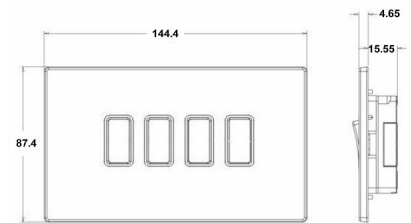

7G24R24SS-B

Hartland G2 | HARTLAND G2 RANGE | Rocker Switches

Item Image

Wiring

Dimensions

Hamilton®
HARTLAND G2
MGR24
10AX 2 Way Rocker

Primary Range	Hartland G2
Insert Type	4 gang 10AX 2 Way Rocker
Insert Colour	Satin Steel/Black
EAN13 Barcode	5051164002220
Commodity Code	85363010
Luckins TSI	407520769
Dimensions(Nominal)	Double: Height = 87.4mm Width = 144.4mm Depth = 4.65mm
Switched Poles	Single
Current Rating	10AX
Voltage	220/250V AC
Maximum Load	10 Amp inductive
Mains Frequency	50Hz
IP Rating	IP2XD
Contact Gap Minimum	3mm
Terminal Capacity 1	5x1mm ²
Terminal Capacity 2	4x1.5mm ²
Terminal Capacity 3	1x2.5mm ²
Terminal Capacity 4	1x4mm ² Multi-strand
Terminal Capacity 5	1x6mm ²
Earth Terminal Capacity 1	5x1mm ²
Earth Terminal Capacity 2	4x1.5mm ²
Earth Terminal Capacity 3	3x2.5mm ²
Earth Terminal Capacity 4	1x4mm ² Multi-strand
Earth Terminal Capacity 5	1x6mm ²
Product Class 1	Must be earthed
Ambient Operating Temperature	-5° to +40°C
Recommended Location	Internal Use Only
Maximum Installation Altitude	2000m
Standard/Approval	BS EN 60669-1