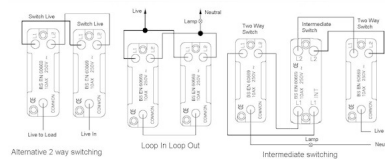

7G24R24SS-B

Hartland G2 | HARTLAND G2 RANGE | Rocker Switches

Item Image

Wiring

Dimensions

Hamilton®
HARTLAND G2
MGR24
10AX 2 Way Rocker

Primary Range	Hartland G2
Insert Type	4 gang 10AX 2 Way Rocker
Insert Colour	Satin Steel/Black
EAN13 Barcode	5051164002220
Commodity Code	85363010
Luckins TSI	407520769
Dimensions(Nominal)	Double: Height = 87.4mm Width = 144.4mm Depth = 4.65mm
Switched Poles	Single
Current Rating	10AX
Voltage	220/250V AC
Maximum Load	10 Amp inductive
Mains Frequency	50Hz
IP Rating	IP2XD
Contact Gap Minimum	3mm
Terminal Capacity 1	5x1mm ²
Terminal Capacity 2	4x1.5mm ²
Terminal Capacity 3	1x2.5mm ²
Terminal Capacity 4	1x4mm ² Multi-strand
Terminal Capacity 5	1x6mm ²
Earth Terminal Capacity 1	5x1mm ²
Earth Terminal Capacity 2	4x1.5mm ²
Earth Terminal Capacity 3	3x2.5mm ²
Earth Terminal Capacity 4	1x4mm ² Multi-strand
Earth Terminal Capacity 5	1x6mm ²
Product Class 1	Must be earthed
Ambient Operating Temperature	-5° to +40°C
Recommended Location	Internal Use Only
Maximum Installation Altitude	2000m
Standard/Approval	BS EN 60669-1

7G24R24SS-B

Hartland G2 | HARTLAND G2 RANGE | Rocker Switches

All products listed conform to current British or European standard and the product information is correct at the time of going to press.

All accessories are manufactured under an accredited BS EN ISO 9001 : 2015 Quality Management System.