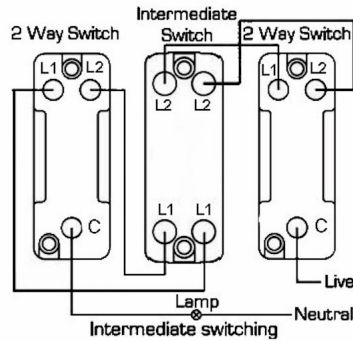

7G24R31SS-W

Hartland G2 | HARTLAND G2 RANGE | Rocker Switches

Item Image

Wiring

Dimensions

Hamilton®
HARTLAND G2
MGR31
10AX Intermediate Rocker

Primary Range	Hartland G2
Insert Type	1 gang 10AX Intermediate Rocker
Insert Colour	Satin Steel/White
EAN13 Barcode	5051164002251
Commodity Code	85363010
Luckins TSI	407520824
Dimensions(Nominal)	Single: Height = 87.4mm Width = 87.4mm Depth = 4.65mm
Switched Poles	Single
Current Rating	10AX
Voltage	220/250V AC
Maximum Load	10 Amp inductive
Mains Frequency	50Hz
IP Rating	IP2XD
Contact Gap Minimum	3mm
Terminal Capacity 1	5x1mm ²
Terminal Capacity 2	4x1.5mm ²
Terminal Capacity 3	1x2.5mm ²
Terminal Capacity 4	1x4mm ² Multi-strand
Terminal Capacity 5	1x6mm ²
Earth Terminal Capacity 1	5x1mm ²
Earth Terminal Capacity 2	4x1.5mm ²
Earth Terminal Capacity 3	3x2.5mm ²
Earth Terminal Capacity 4	1x4mm ² Multi-strand
Earth Terminal Capacity 5	1x6mm ²
Product Class 1	Must be earthed
Ambient Operating Temperature	-5° to +40°C
Recommended Location	Internal Use Only
Maximum Installation Altitude	2000m
Standard/Approval	BS EN 60669-1