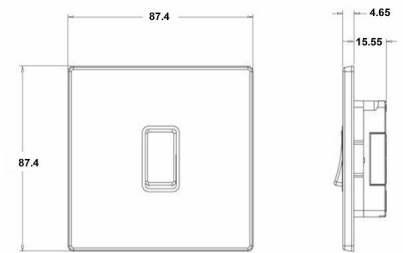

7G24R31SS-W

Hartland G2 | HARTLAND G2 RANGE | Rocker Switches

Item Image

Wiring

Dimensions

Hamilton®
HARTLAND G2
MGR31
10AX Intermediate Rocker

Primary Range	Hartland G2
Insert Type	1 gang 10AX Intermediate Rocker
Insert Colour	Satin Steel/White
EAN13 Barcode	5051164002251
Commodity Code	85363010
Luckins TSI	407520824
Dimensions(Nominal)	Single: Height = 87.4mm Width = 87.4mm Depth = 4.65mm
Switched Poles	Single
Current Rating	10AX
Voltage	220/250V AC
Maximum Load	10 Amp inductive
Mains Frequency	50Hz
IP Rating	IP2XD
Contact Gap Minimum	3mm
Terminal Capacity 1	5x1mm ²
Terminal Capacity 2	4x1.5mm ²
Terminal Capacity 3	1x2.5mm ²
Terminal Capacity 4	1x4mm ² Multi-strand
Terminal Capacity 5	1x6mm ²
Earth Terminal Capacity 1	5x1mm ²
Earth Terminal Capacity 2	4x1.5mm ²
Earth Terminal Capacity 3	3x2.5mm ²
Earth Terminal Capacity 4	1x4mm ² Multi-strand
Earth Terminal Capacity 5	1x6mm ²
Product Class 1	Must be earthed
Ambient Operating Temperature	-5° to +40°C
Recommended Location	Internal Use Only
Maximum Installation Altitude	2000m
Standard/Approval	BS EN 60669-1