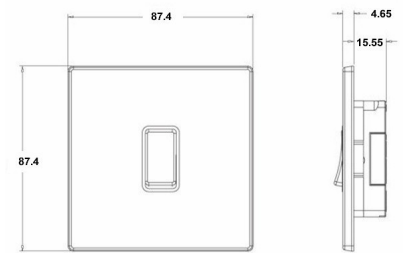

7G24R21SS-W

Hartland G2 | HARTLAND G2 RANGE | Rocker Switches

Item Image

Wiring

Dimensions

Hamilton®
HARTLAND G2
MGR21
10AX 2 Way Rocker

Primary Range	Hartland G2
Insert Type	1 gang 10AX 2 Way Rocker
Insert Colour	Satin Steel/White
EAN13 Barcode	5051164002176
Commodity Code	85363010
Luckins TSI	407520688
Dimensions(Nominal)	Single: Height = 87.4mm Width = 87.4mm Depth = 4.65mm
Weight	105 GR
Switched Poles	Single
Current Rating	10AX
Voltage	220/250V AC
Maximum Load	10 Amp inductive
Mains Frequency	50Hz
IP Rating	IP2XD
Contact Gap Minimum	3mm
Terminal Capacity 1	5x1mm ²
Terminal Capacity 2	4x1.5mm ²
Terminal Capacity 3	1x2.5mm ²
Terminal Capacity 4	1x4mm ² Multi-strand
Terminal Capacity 5	1x6mm ²
Earth Terminal Capacity 1	5x1mm ²
Earth Terminal Capacity 2	4x1.5mm ²
Earth Terminal Capacity 3	3x2.5mm ²
Earth Terminal Capacity 4	1x4mm ² Multi-strand
Earth Terminal Capacity 5	1x6mm ²
Product Class 1	Must be earthed
Ambient Operating Temperature	-5° to +40°C
Recommended Location	Internal Use Only
Maximum Installation Altitude	2000m