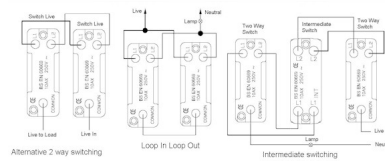

### Sheer | SHEER RANGE | Rocker Switches

Item Image

Wiring

Dimensions

**Hamilton®**  
SHEER  
R22  
2 Way Rocker

Primary Range	Sheer
Insert Type	2 gang 10AX 2 Way Rocker
Insert Colour	White/White
EAN13 Barcode	5017504033149
Commodity Code	85363010
Luckins TSI	404397131
Dimensions(Nominal)	Single: Height = 86.0mm Width = 86.0mm Depth = 1.5mm
Weight	131 GR
Switched Poles	Single
Current Rating	10AX
Voltage	220/250V AC
Maximum Load	10 Amp inductive
Mains Frequency	50Hz
IP Rating	IP2XD
Contact Gap Minimum	3mm
Terminal Capacity 1	5x1mm <sup>2</sup>
Terminal Capacity 2	4x1.5mm <sup>2</sup>
Terminal Capacity 3	1x2.5mm <sup>2</sup>
Terminal Capacity 4	1x4mm <sup>2</sup> Multi-strand
Terminal Capacity 5	1x6mm <sup>2</sup>
Earth Terminal Capacity 1	5x1mm <sup>2</sup>
Earth Terminal Capacity 2	4x1.5mm <sup>2</sup>
Earth Terminal Capacity 3	3x2.5mm <sup>2</sup>
Earth Terminal Capacity 4	1x4mm <sup>2</sup> Multi-strand
Earth Terminal Capacity 5	1x6mm <sup>2</sup>
Product Class 1	Must be earthed
Ambient Operating Temperature	-5° to +40°C
Recommended Location	Internal Use Only
Maximum Installation Altitude	2000m