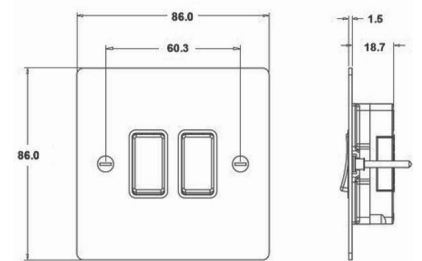

### Sheer | SHEER RANGE | Rocker Switches

Item Image

Wiring

Dimensions

**Hamilton®**  
SHEER  
R22  
2 Way Rocker

Primary Range	Sheer
Insert Type	2 gang 10AX 2 Way Rocker
Insert Colour	White/White
EAN13 Barcode	5017504033149
Commodity Code	85363010
Luckins TSI	404397131
Dimensions(Nominal)	Single: Height = 86.0mm Width = 86.0mm Depth = 1.5mm
Weight	131 GR
Switched Poles	Single
Current Rating	10AX
Voltage	220/250V AC
Maximum Load	10 Amp inductive
Mains Frequency	50Hz
IP Rating	IP2XD
Contact Gap Minimum	3mm
Terminal Capacity 1	5x1mm <sup>2</sup>
Terminal Capacity 2	4x1.5mm <sup>2</sup>
Terminal Capacity 3	1x2.5mm <sup>2</sup>
Terminal Capacity 4	1x4mm <sup>2</sup> Multi-strand
Terminal Capacity 5	1x6mm <sup>2</sup>
Earth Terminal Capacity 1	5x1mm <sup>2</sup>
Earth Terminal Capacity 2	4x1.5mm <sup>2</sup>
Earth Terminal Capacity 3	3x2.5mm <sup>2</sup>
Earth Terminal Capacity 4	1x4mm <sup>2</sup> Multi-strand
Earth Terminal Capacity 5	1x6mm <sup>2</sup>
Product Class 1	Must be earthed
Ambient Operating Temperature	-5° to +40°C
Recommended Location	Internal Use Only
Maximum Installation Altitude	2000m