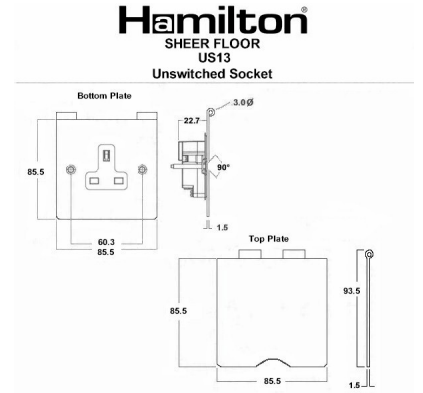

89DUS13B

Sheer Floor Sockets | SHEER FLOOR SOCKETS RANGE | Power Sockets

Item Image

Wiring

Dimensions

Primary Range	Sheer Floor Sockets
Insert Type	1 gang 13A Unswitched Socket
Insert Colour	Black
EAN13 Barcode	5017504035273
Commodity Code	85363010
Luckins TSI	398360148
Dimensions(Nominal)	Single: Height = 93.5mm Width = 85.5mm Depth = 3.0mm (6.5mm Hinged Cover)
Weight	249 GR
Switched Poles	None
Current Rating	13 Amp
Voltage	220/250V AC
Maximum Load	13 Amp
Mains Frequency	50Hz
IP Rating	IP2XD
Contact Gap Minimum	None
Terminal Capacity 1	3x2.5mm ²
Terminal Capacity 2	3x4mm ²
Terminal Capacity 3	2x6mm ² Multi-strand
Terminal Capacity 4	1x10mm ²
Earth Terminal Capacity 1	3x2.5mm ²
Earth Terminal Capacity 2	3 x 4mm ²
Earth Terminal Capacity 3	2 x 6mm ² Multi-strand
Earth Terminal Capacity 4	1 x 10mm ²
Product Class 1	Must be earthed
Ambient Operating Temperature	-5° to +40°C
Recommended Location	Internal Use Only
Maximum Installation Altitude	2000m
Standard/Approval	BS 1363-2