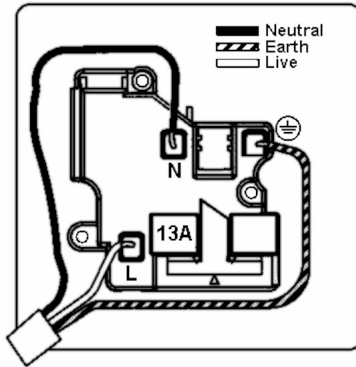

89DUS13B

Sheer Floor Sockets | SHEER FLOOR SOCKETS RANGE | Power Sockets

Item Image

Wiring

Dimensions

Primary Range	Sheer Floor Sockets
Insert Type	1 gang 13A Unswitched Socket
Insert Colour	Black
EAN13 Barcode	5017504035273
Commodity Code	85363010
Luckins TSI	398360148
Dimensions(Nominal)	Single: Height = 93.5mm Width = 85.5mm Depth = 3.0mm (6.5mm Hinged Cover)
Weight	249 GR
Switched Poles	None
Current Rating	13 Amp
Voltage	220/250V AC
Maximum Load	13 Amp
Mains Frequency	50Hz
IP Rating	IP2XD
Contact Gap Minimum	None
Terminal Capacity 1	3x2.5mm ²
Terminal Capacity 2	3x4mm ²
Terminal Capacity 3	2x6mm ² Multi-strand
Terminal Capacity 4	1x10mm ²
Earth Terminal Capacity 1	3x2.5mm ²
Earth Terminal Capacity 2	3 x 4mm ²
Earth Terminal Capacity 3	2 x 6mm ² Multi-strand
Earth Terminal Capacity 4	1 x 10mm ²
Product Class 1	Must be earthed
Ambient Operating Temperature	-5° to +40°C
Recommended Location	Internal Use Only
Maximum Installation Altitude	2000m
Standard/Approval	BS 1363-2